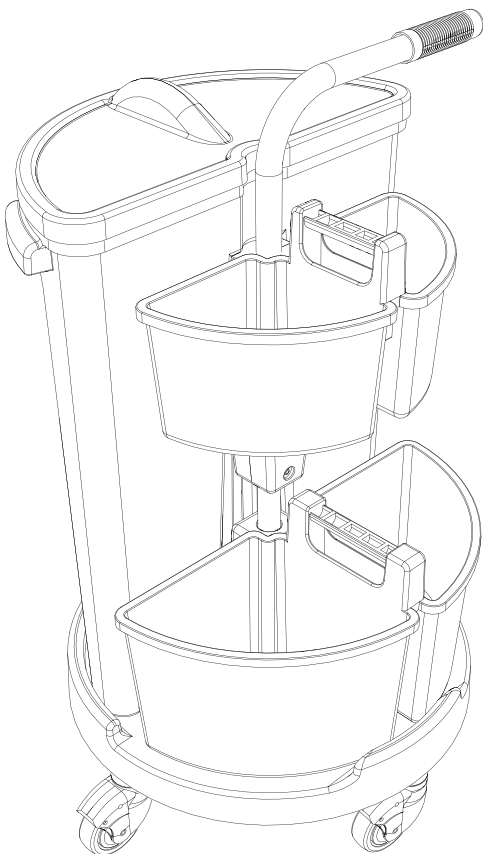

CAROUSEL

NC-1 / 2 / 3 / 4

ITEM	PART	DESCRIPTION
1	338243	BLUE BASE
2	227471	PEDAL MOULDING (NC1 ONLY)
2	219679	PEDAL SPRING (NOT SHOWN) NC1 ONLY
3	338244	HANDLE
4	227551	MOP WRINGER (NC1 ONLY)
5	628040	14 LITRE PAIL BLUE (NC1 ONLY)
6	227464	LID GREEN
6	227549	LID YELLOW
6	227468	LID RED
6	227469	LID BLUE
7	227463	WASTE BIN GREEN
7	227467	WASTE BIN BLUE
7	227545	WASTE BIN YELLOW
7	227466	WASTE BIN RED
8	227465	SMALL CADDY RED
8	227537	SMALL CADDY BLUE
8	227358	SMALL CADDY GREEN
8	227359	SMALL CADDY YELLOW
9	227356	LARGE CADDY RED
9	227357	LARGE CADDY BLUE
—	629444	REPLACEMENT 70L POLBAGS X 10

NC-1/2/3/4

204108

219076

219005

219777

NC-1/2/3/4

204108

NC-1/2/3/4