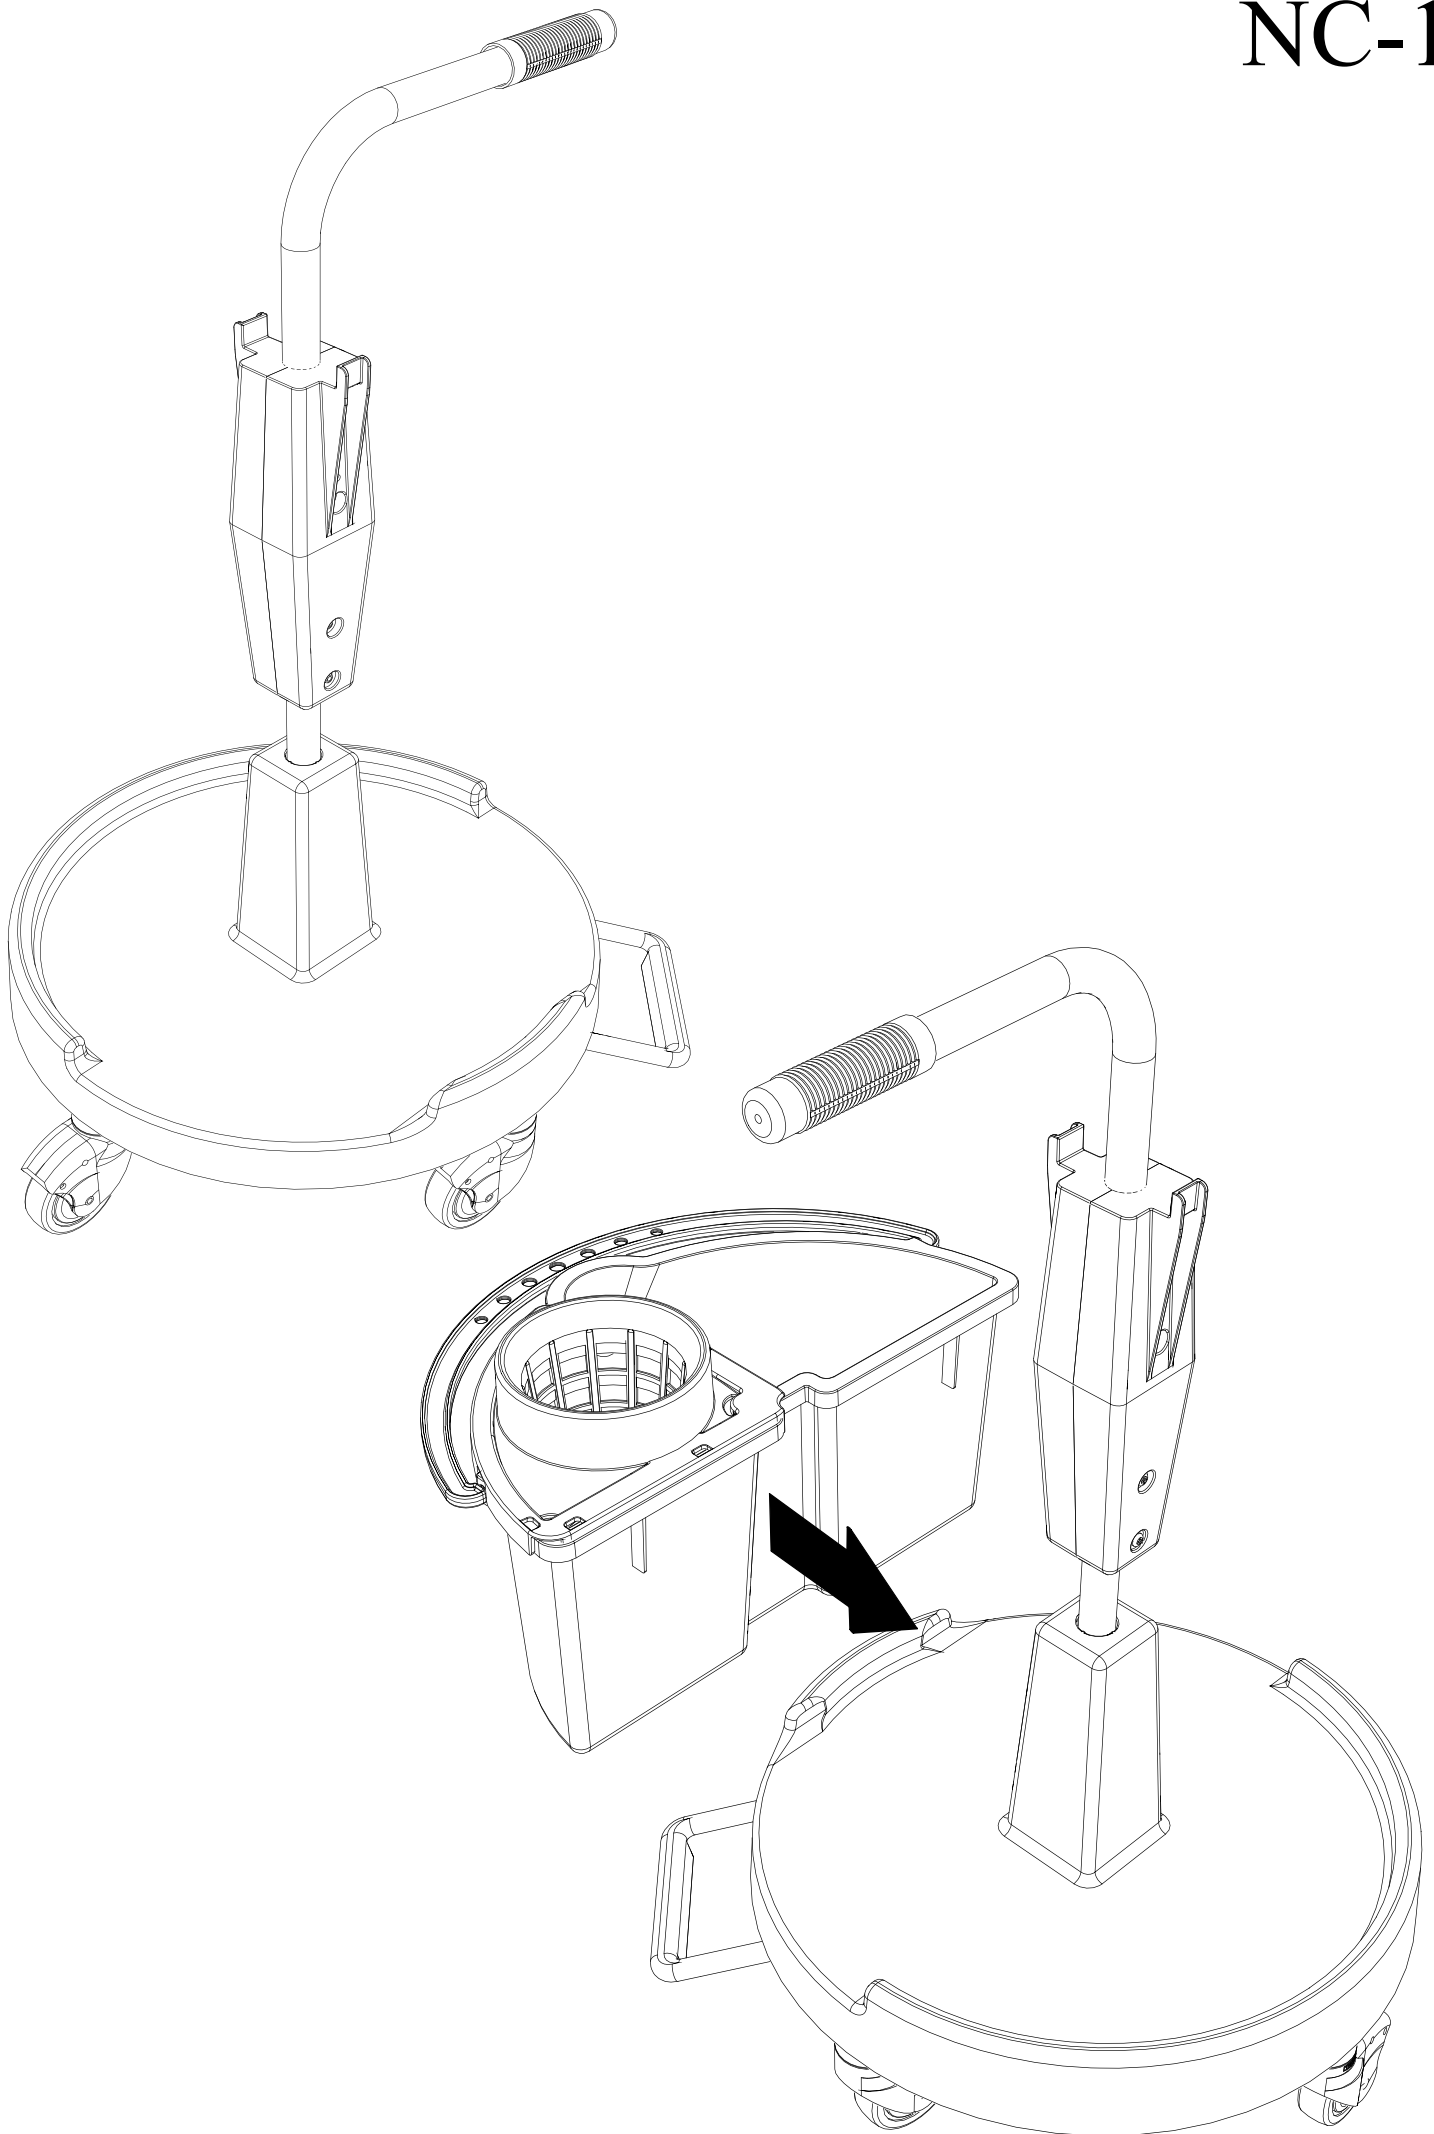

CAROUSEL

NC-1 / 2 / 3 / 4

ITEM	PART	DESCRIPTION
1	338243	BLUE BASE
2	227471	PEDAL MOULDING (NC1 ONLY)
2	219679	PEDAL SPRING (NOT SHOWN) NC1 ONLY
3	338244	HANDLE
4	227551	MOP WRINGER (NC1 ONLY)
5	628040	14 LITRE PAIL BLUE (NC1 ONLY)
6	227464	LID GREEN
6	227549	LID YELLOW
6	227468	LID RED
6	227469	LID BLUE
7	227463	WASTE BIN GREEN
7	227467	WASTE BIN BLUE
7	227545	WASTE BIN YELLOW
7	227466	WASTE BIN RED
8	227465	SMALL CADDY RED
8	227537	SMALL CADDY BLUE
8	227358	SMALL CADDY GREEN
8	227359	SMALL CADDY YELLOW
9	227356	LARGE CADDY RED
9	227357	LARGE CADDY BLUE
—	629444	REPLACEMENT 70L POLBAGS X 10

NC-1/2/3/4

204108

219076

219005

219777

NC-1/2/3/4

204108

NC-1/2/3/4

NC-1/2/3/4

NC-1/2/3/4

219076

NC-1

NC-2

NC-2

NC-2

NC-3