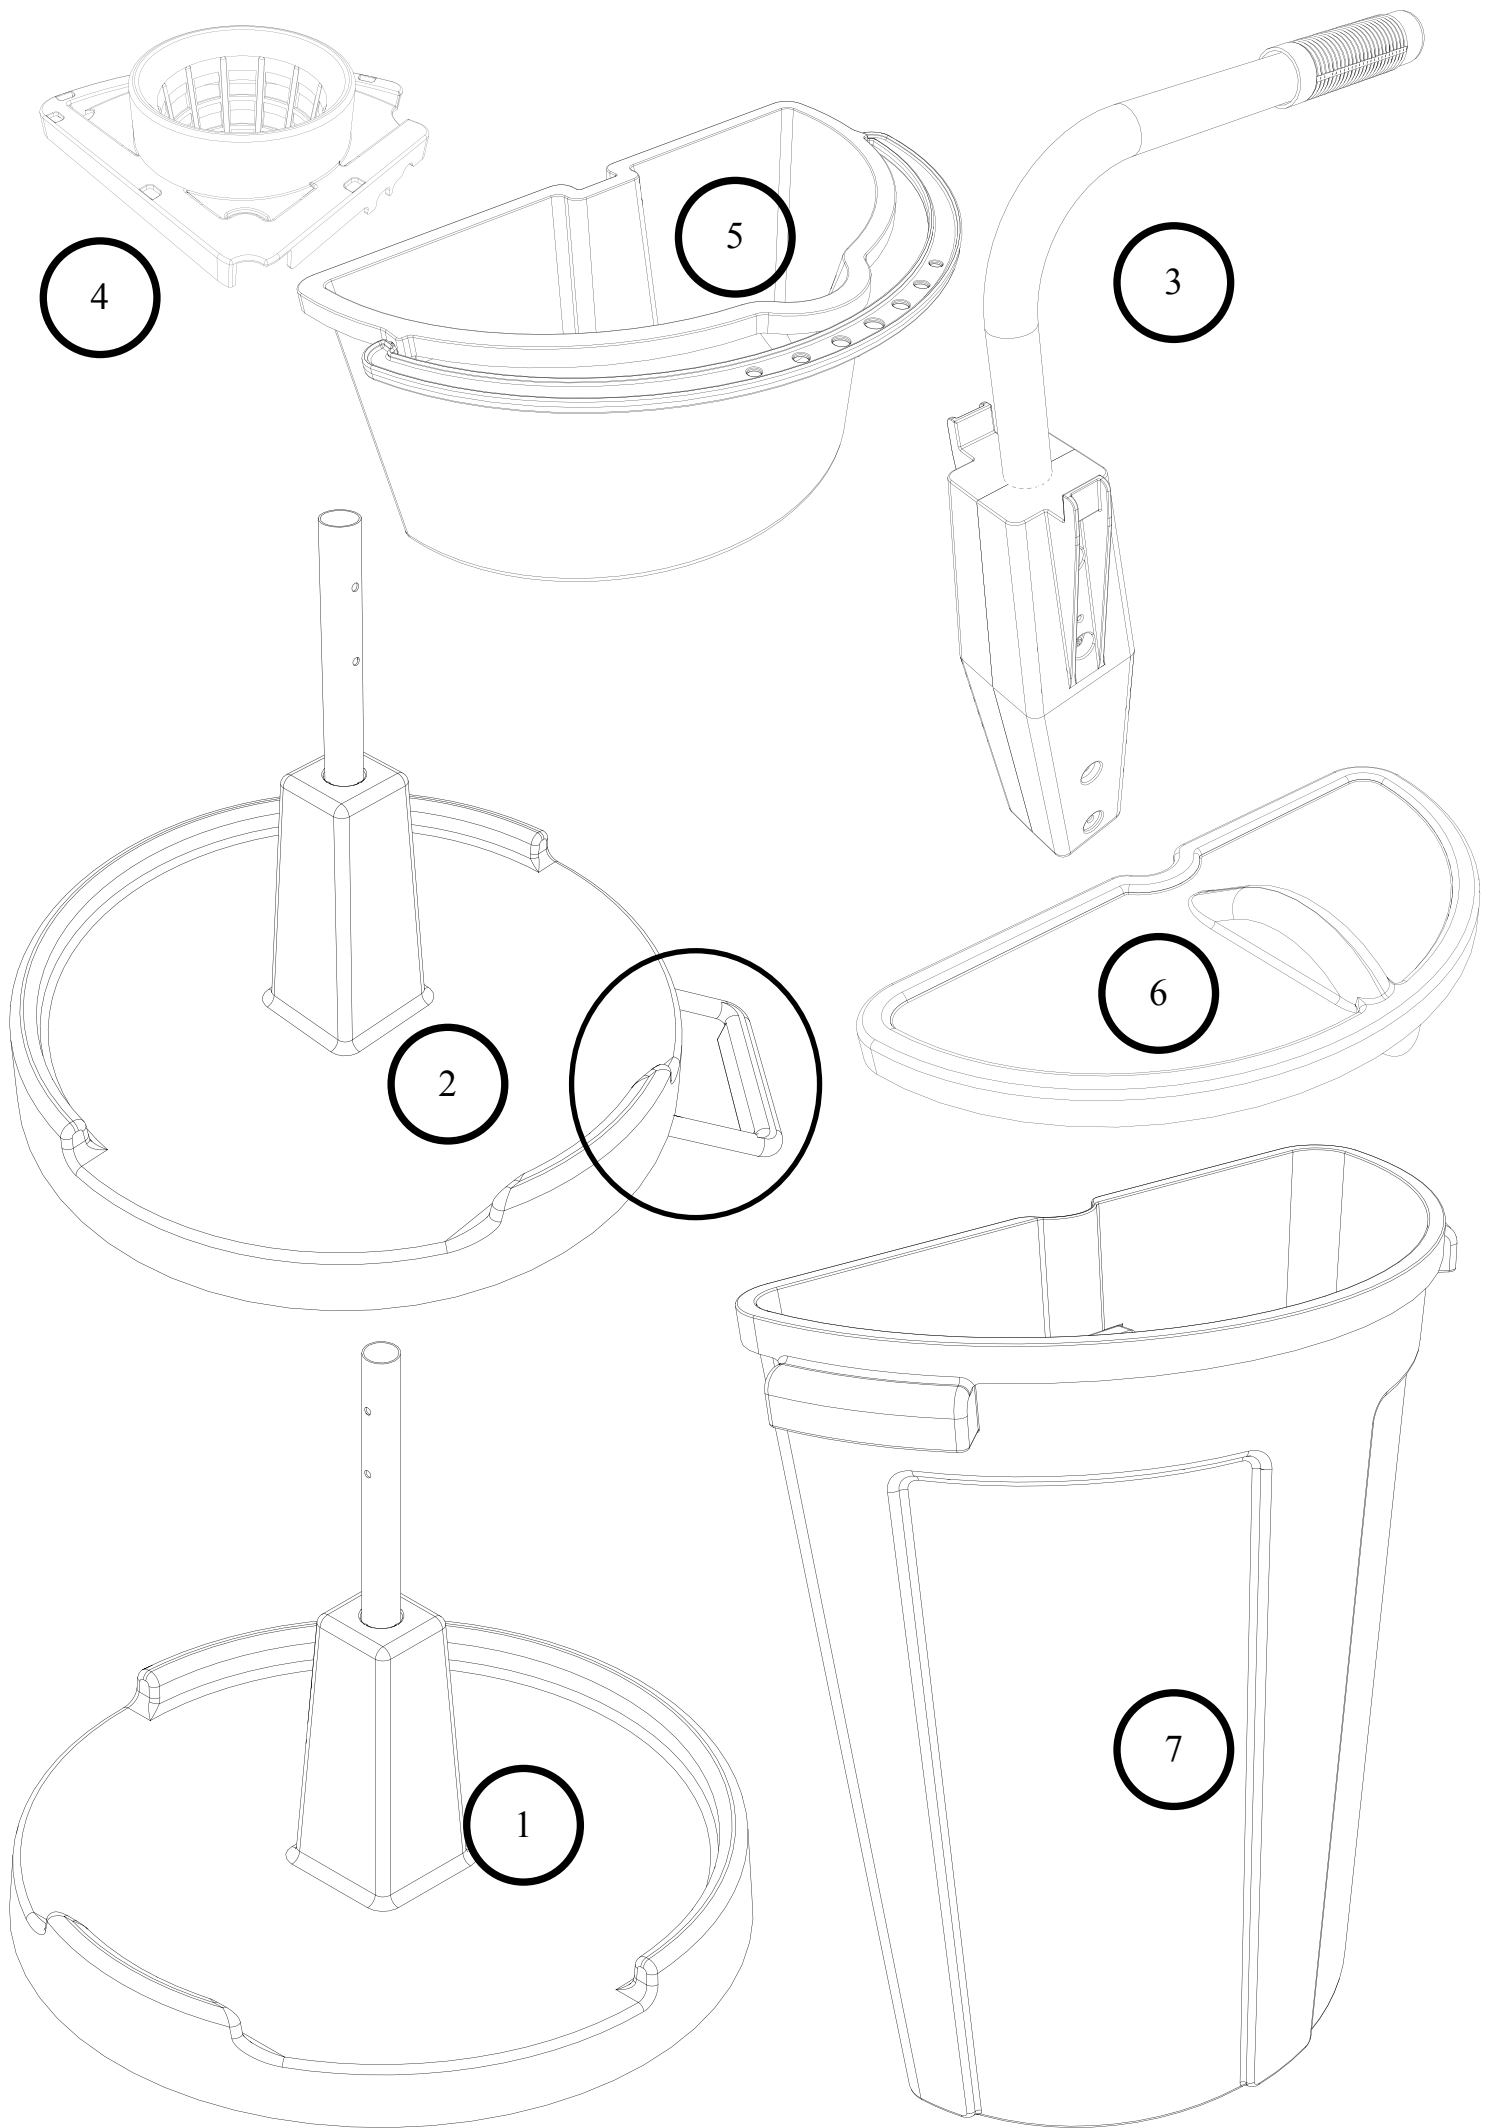

CAROUSEL

NC-1 / 2 / 3 / 4

ITEM	PART	DESCRIPTION
1	338243	BLUE BASE
2	227471	PEDAL MOULDING (NC1 ONLY)
2	219679	PEDAL SPRING (NOT SHOWN) NC1 ONLY
3	338244	HANDLE
4	227551	MOP WRINGER (NC1 ONLY)
5	628040	14 LITRE PAIL BLUE (NC1 ONLY)
6	227464	LID GREEN
6	227549	LID YELLOW
6	227468	LID RED
6	227469	LID BLUE
7	227463	WASTE BIN GREEN
7	227467	WASTE BIN BLUE
7	227545	WASTE BIN YELLOW
7	227466	WASTE BIN RED
8	227465	SMALL CADDY RED
8	227537	SMALL CADDY BLUE
8	227358	SMALL CADDY GREEN
8	227359	SMALL CADDY YELLOW
9	227356	LARGE CADDY RED
9	227357	LARGE CADDY BLUE
—	629444	REPLACEMENT 70L POLBAGS X 10

NC-1/2/3/4

204108

219076

219005

219777

NC-1/2/3/4

204108

NC-1/2/3/4