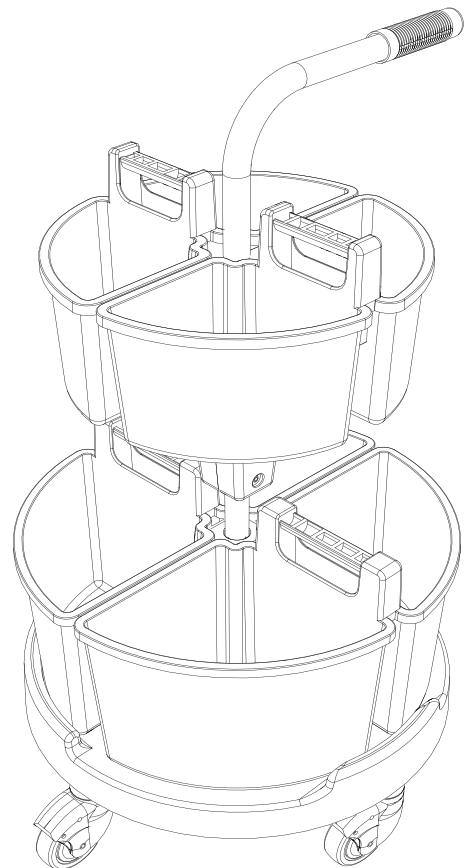

CAROUSEL

NC-1 / 2 / 3 / 4

ITEM	PART	DESCRIPTION
1	338243	BLUE BASE
2	227471	PEDAL MOULDING (NC1 ONLY)
2	219679	PEDAL SPRING (NOT SHOWN) NC1 ONLY
3	338244	HANDLE
4	227551	MOP WRINGER (NC1 ONLY)
5	628040	14 LITRE PAIL BLUE (NC1 ONLY)
6	227464	LID GREEN
6	227549	LID YELLOW
6	227468	LID RED
6	227469	LID BLUE
7	227463	WASTE BIN GREEN
7	227467	WASTE BIN BLUE
7	227545	WASTE BIN YELLOW
7	227466	WASTE BIN RED
8	227465	SMALL CADDY RED
8	227537	SMALL CADDY BLUE
8	227358	SMALL CADDY GREEN
8	227359	SMALL CADDY YELLOW
9	227356	LARGE CADDY RED
9	227357	LARGE CADDY BLUE
—	629444	REPLACEMENT 70L POLBAGS X 10

NC-1/2/3/4

204108

219076

219005

219777

NC-1/2/3/4

204108

NC-1/2/3/4

NC-1/2/3/4

NC-1/2/3/4

219076

NC-1

NC-2

NC-2

NC-2

NC-3