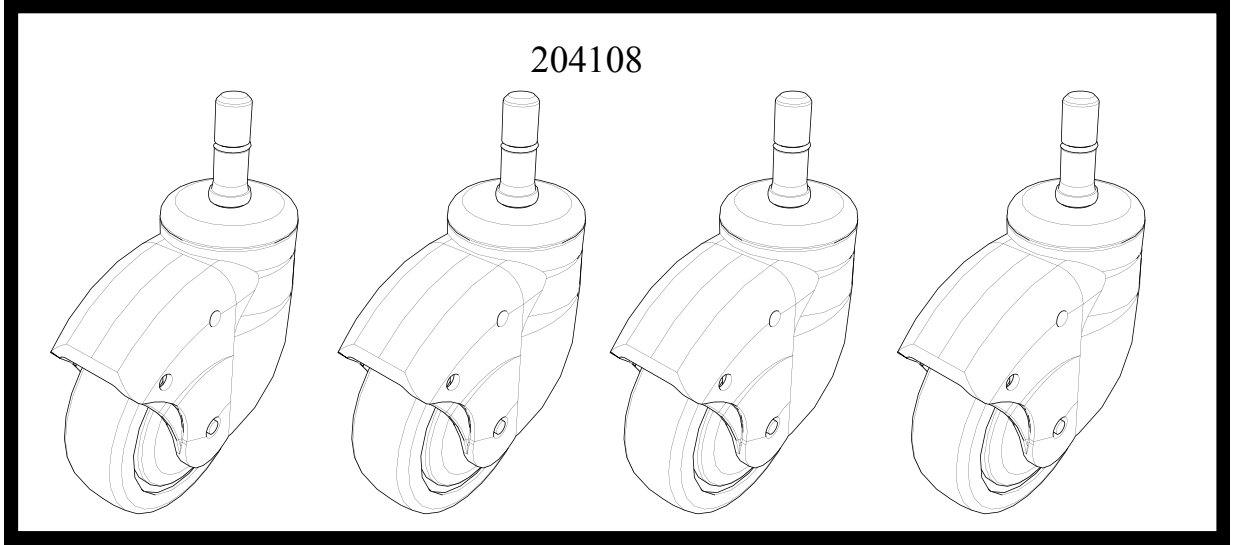

CAROUSEL

NC-1 / 2 / 3 / 4

ITEM	PART	DESCRIPTION
1	338243	BLUE BASE
2	227471	PEDAL MOULDING (NC1 ONLY)
2	219679	PEDAL SPRING (NOT SHOWN) NC1 ONLY
3	338244	HANDLE
4	227551	MOP WRINGER (NC1 ONLY)
5	628040	14 LITRE PAIL BLUE (NC1 ONLY)
6	227464	LID GREEN
6	227549	LID YELLOW
6	227468	LID RED
6	227469	LID BLUE
7	227463	WASTE BIN GREEN
7	227467	WASTE BIN BLUE
7	227545	WASTE BIN YELLOW
7	227466	WASTE BIN RED
8	227465	SMALL CADDY RED
8	227537	SMALL CADDY BLUE
8	227358	SMALL CADDY GREEN
8	227359	SMALL CADDY YELLOW
9	227356	LARGE CADDY RED
9	227357	LARGE CADDY BLUE
—	629444	REPLACEMENT 70L POLBAGS X 10

NC-1/2/3/4

204108

219076

219005

219777

NC-1/2/3/4

204108

NC-1/2/3/4