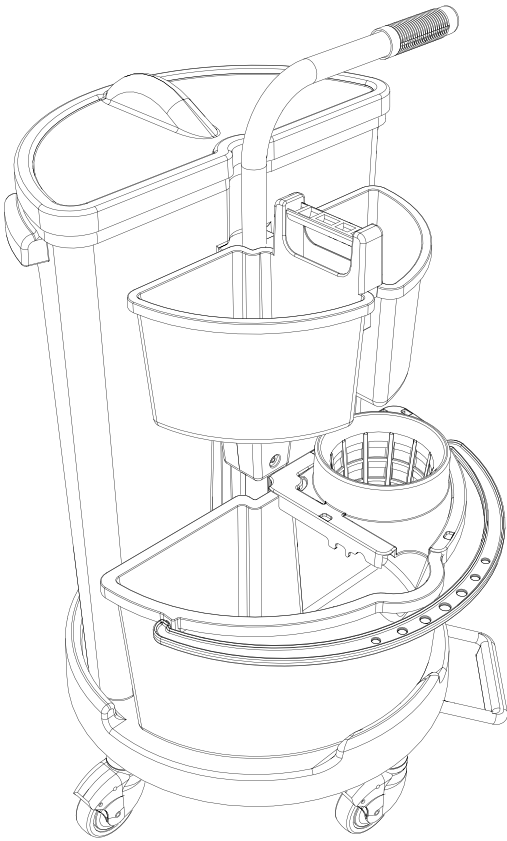

CAROUSEL

NC-1 / 2 / 3 / 4

ITEM	PART	DESCRIPTION
1	338243	BLUE BASE
2	227471	PEDAL MOULDING (NC1 ONLY)
2	219679	PEDAL SPRING (NOT SHOWN) NC1 ONLY
3	338244	HANDLE
4	227551	MOP WRINGER (NC1 ONLY)
5	628040	14 LITRE PAIL BLUE (NC1 ONLY)
6	227464	LID GREEN
6	227549	LID YELLOW
6	227468	LID RED
6	227469	LID BLUE
7	227463	WASTE BIN GREEN
7	227467	WASTE BIN BLUE
7	227545	WASTE BIN YELLOW
7	227466	WASTE BIN RED
8	227465	SMALL CADDY RED
8	227537	SMALL CADDY BLUE
8	227358	SMALL CADDY GREEN
8	227359	SMALL CADDY YELLOW
9	227356	LARGE CADDY RED
9	227357	LARGE CADDY BLUE
—	629444	REPLACEMENT 70L POLBAGS X 10

NC-1/2/3/4

204108

219076

219005

219777

NC-1/2/3/4

204108

NC-1/2/3/4