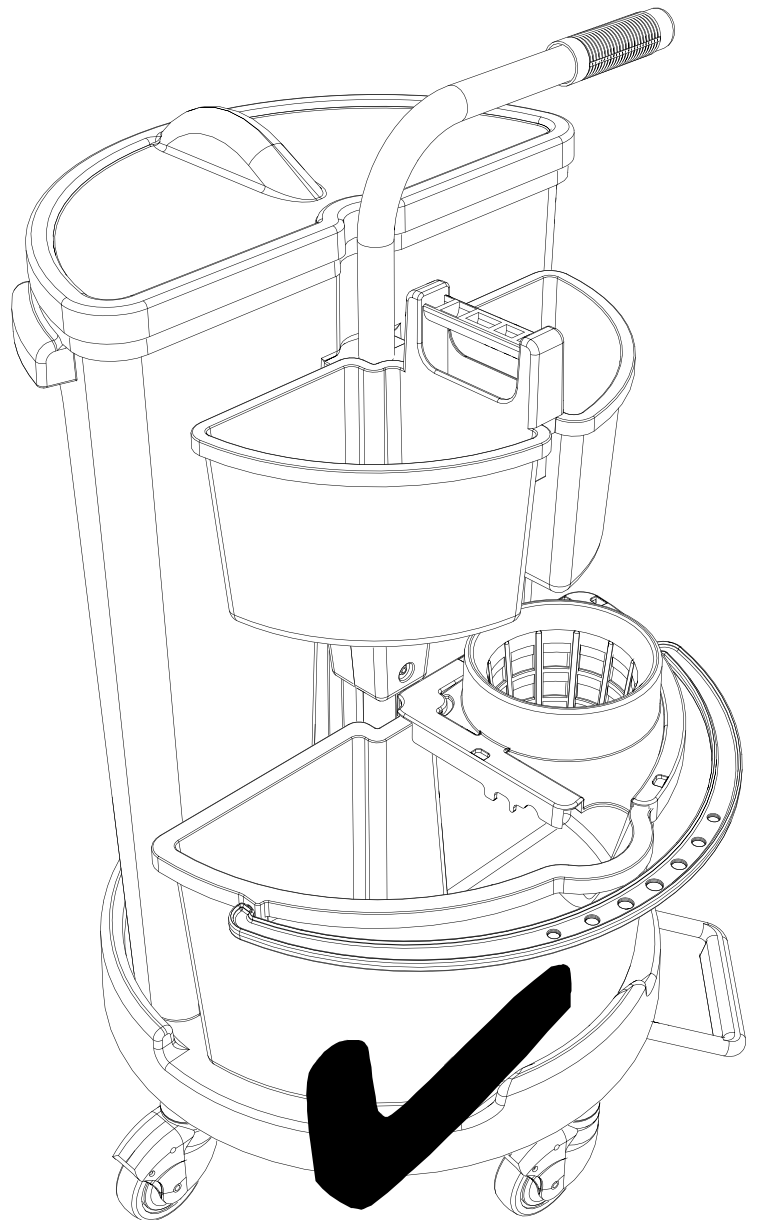

CAROUSEL

NC-1 / 2 / 3 / 4

ITEM	PART	DESCRIPTION
1	338243	BLUE BASE
2	227471	PEDAL MOULDING (NC1 ONLY)
2	219679	PEDAL SPRING (NOT SHOWN) NC1 ONLY
3	338244	HANDLE
4	227551	MOP WRINGER (NC1 ONLY)
5	628040	14 LITRE PAIL BLUE (NC1 ONLY)
6	227464	LID GREEN
6	227549	LID YELLOW
6	227468	LID RED
6	227469	LID BLUE
7	227463	WASTE BIN GREEN
7	227467	WASTE BIN BLUE
7	227545	WASTE BIN YELLOW
7	227466	WASTE BIN RED
8	227465	SMALL CADDY RED
8	227537	SMALL CADDY BLUE
8	227358	SMALL CADDY GREEN
8	227359	SMALL CADDY YELLOW
9	227356	LARGE CADDY RED
9	227357	LARGE CADDY BLUE
—	629444	REPLACEMENT 70L POLBAGS X 10

NC-1/2/3/4

NC-1/2/3/4

219076

NC-1

NC-2

NC-2

NC-2

NC-3