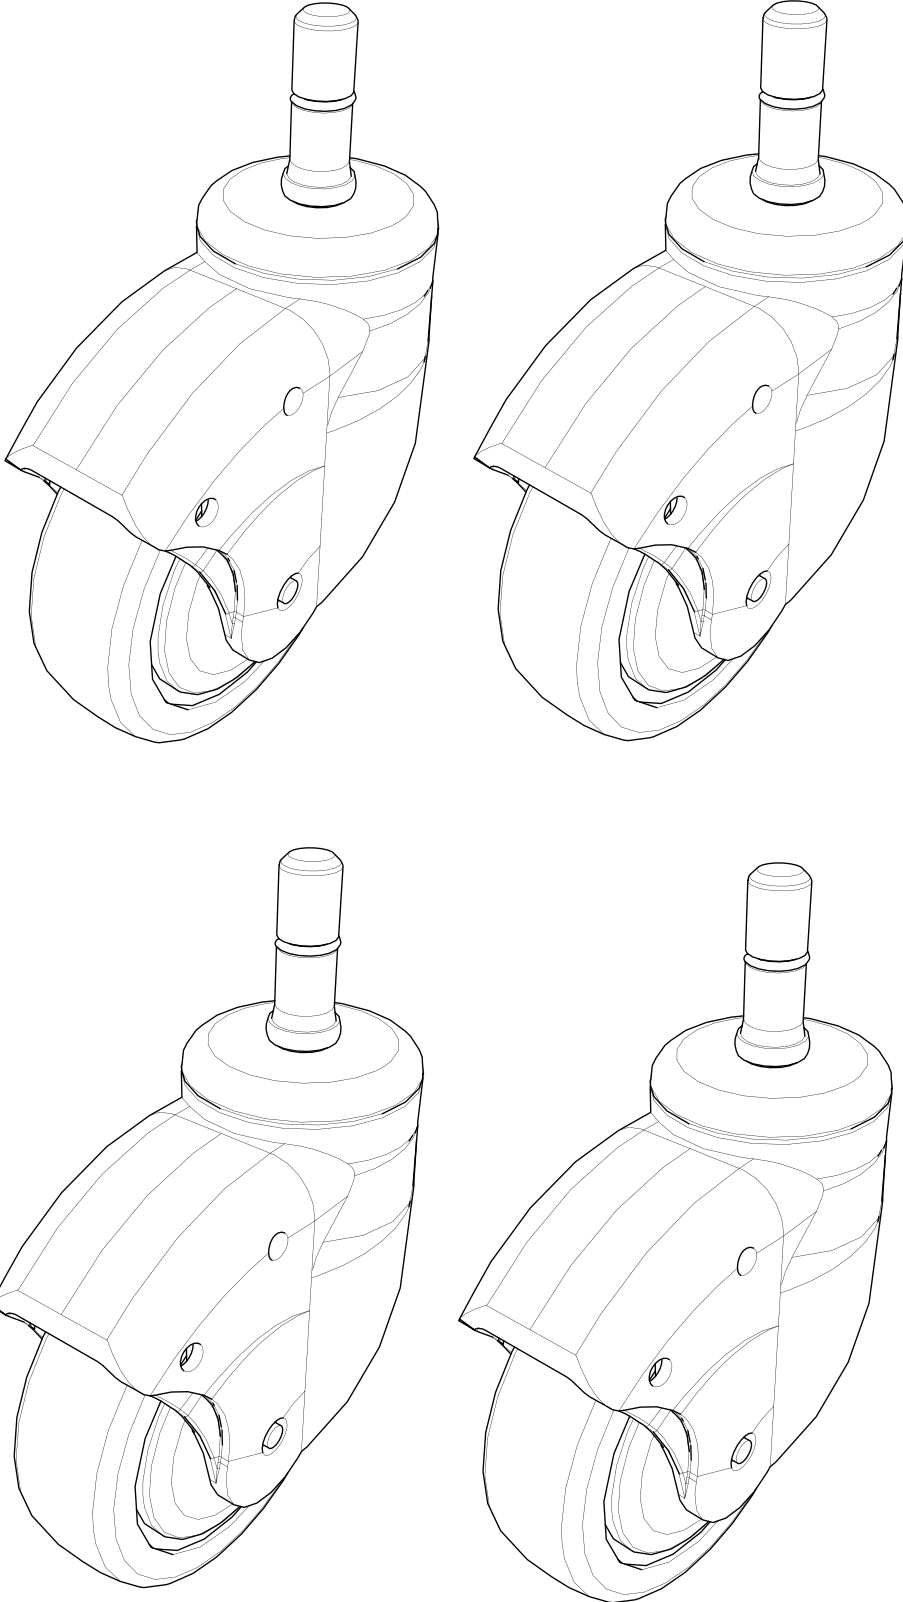

CAROUSEL

NC-1 / 2 / 3 / 4

ITEM	PART	DESCRIPTION
1	338243	BLUE BASE
2	227471	PEDAL MOULDING (NC1 ONLY)
2	219679	PEDAL SPRING (NOT SHOWN) NC1 ONLY
3	338244	HANDLE
4	227551	MOP WRINGER (NC1 ONLY)
5	628040	14 LITRE PAIL BLUE (NC1 ONLY)
6	227464	LID GREEN
6	227549	LID YELLOW
6	227468	LID RED
6	227469	LID BLUE
7	227463	WASTE BIN GREEN
7	227467	WASTE BIN BLUE
7	227545	WASTE BIN YELLOW
7	227466	WASTE BIN RED
8	227465	SMALL CADDY RED
8	227537	SMALL CADDY BLUE
8	227358	SMALL CADDY GREEN
8	227359	SMALL CADDY YELLOW
9	227356	LARGE CADDY RED
9	227357	LARGE CADDY BLUE
—	629444	REPLACEMENT 70L POLBAGS X 10

NC-1/2/3/4

204108

219076

219005

219777

NC-1/2/3/4

204108

NC-1/2/3/4