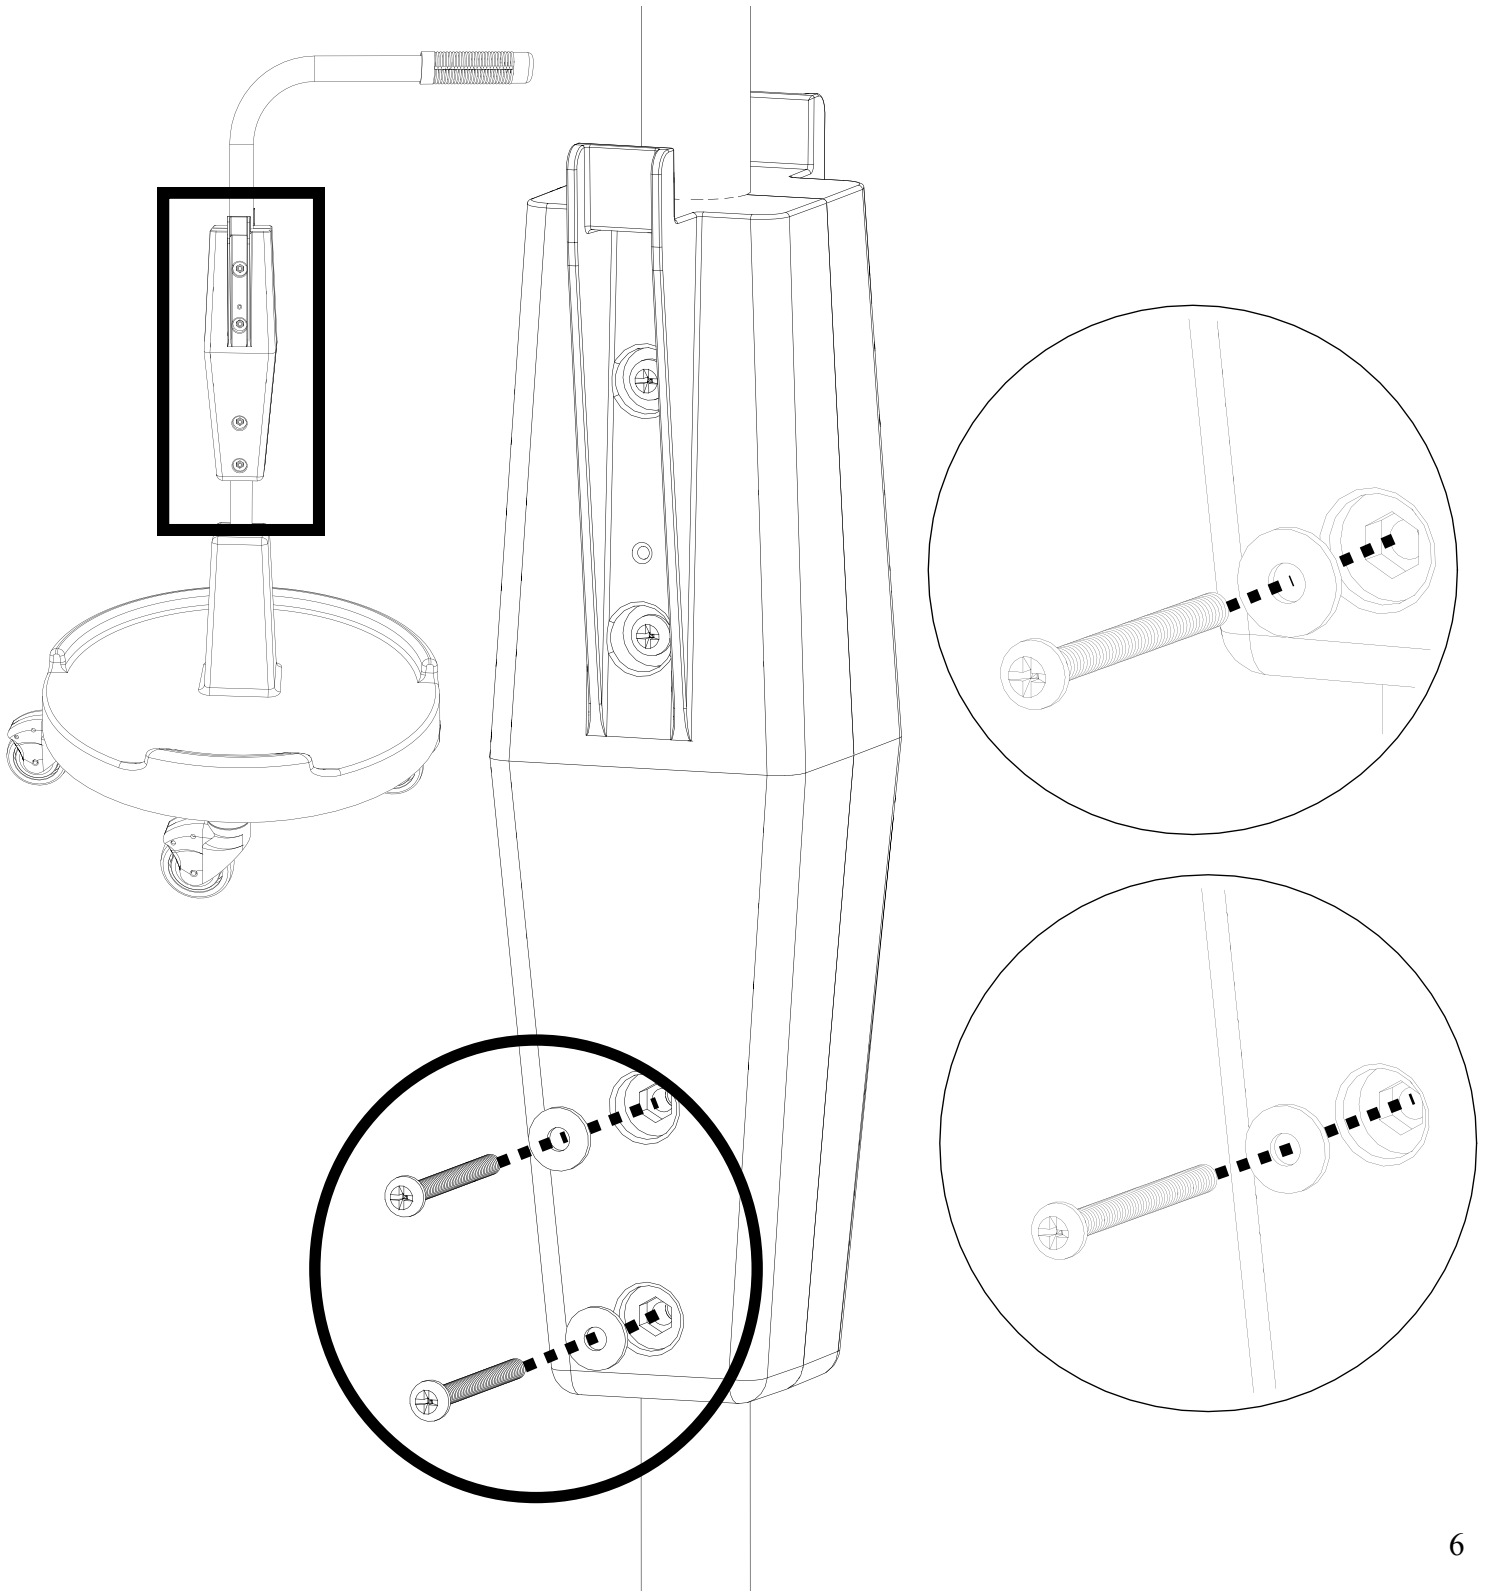

NC-1/2/3/4