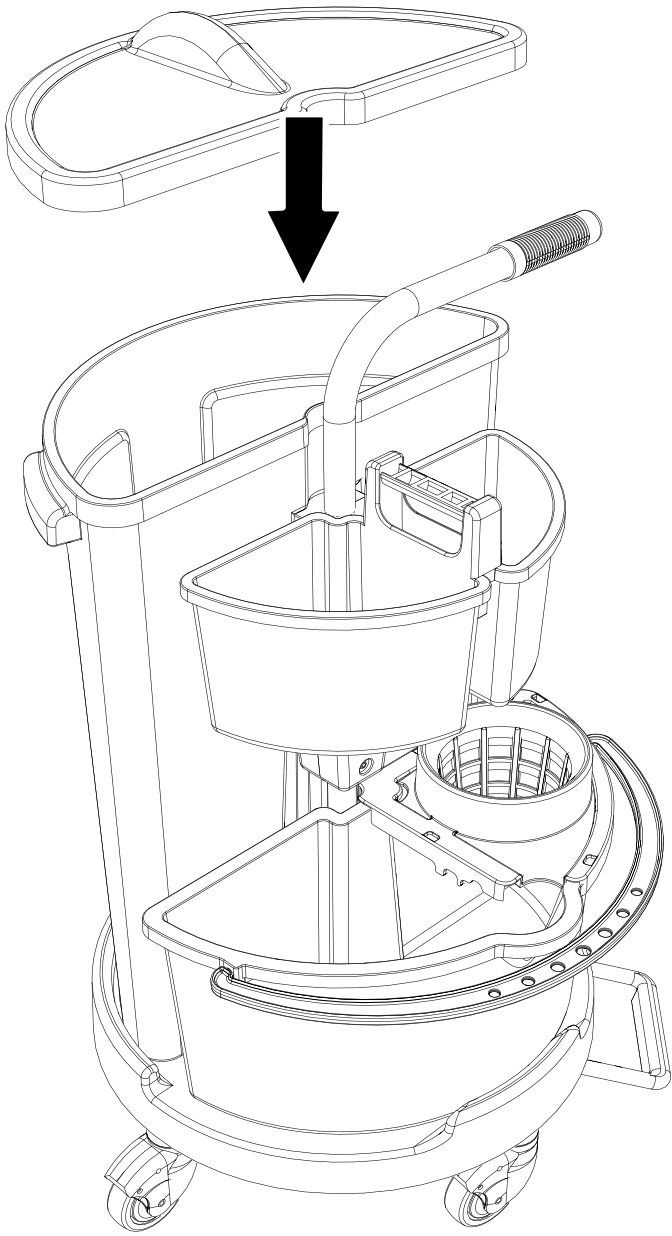

CAROUSEL

NC-1 / 2 / 3 / 4

ITEM	PART	DESCRIPTION
1	338243	BLUE BASE
2	227471	PEDAL MOULDING (NC1 ONLY)
2	219679	PEDAL SPRING (NOT SHOWN) NC1 ONLY
3	338244	HANDLE
4	227551	MOP WRINGER (NC1 ONLY)
5	628040	14 LITRE PAIL BLUE (NC1 ONLY)
6	227464	LID GREEN
6	227549	LID YELLOW
6	227468	LID RED
6	227469	LID BLUE
7	227463	WASTE BIN GREEN
7	227467	WASTE BIN BLUE
7	227545	WASTE BIN YELLOW
7	227466	WASTE BIN RED
8	227465	SMALL CADDY RED
8	227537	SMALL CADDY BLUE
8	227358	SMALL CADDY GREEN
8	227359	SMALL CADDY YELLOW
9	227356	LARGE CADDY RED
9	227357	LARGE CADDY BLUE
—	629444	REPLACEMENT 70L POLBAGS X 10

NC-1/2/3/4

204108

219076

219005

219777

NC-1/2/3/4

204108

NC-1/2/3/4

NC-1/2/3/4

NC-1/2/3/4

219076

NC-1

NC-2

NC-2

NC-2

NC-3