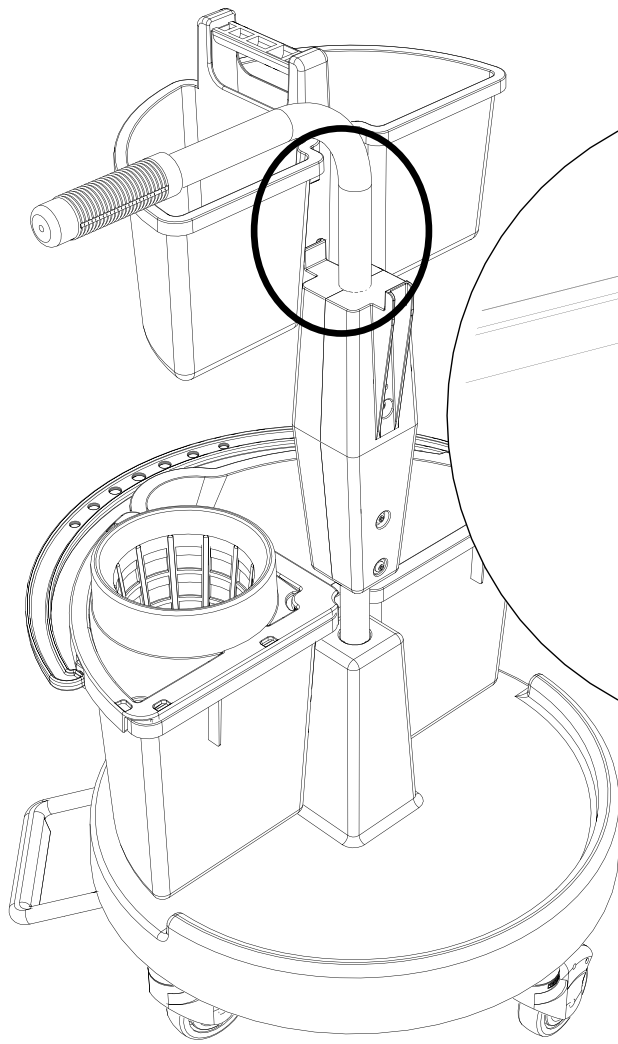

CAROUSEL

NC-1 / 2 / 3 / 4

ITEM	PART	DESCRIPTION
1	338243	BLUE BASE
2	227471	PEDAL MOULDING (NC1 ONLY)
2	219679	PEDAL SPRING (NOT SHOWN) NC1 ONLY
3	338244	HANDLE
4	227551	MOP WRINGER (NC1 ONLY)
5	628040	14 LITRE PAIL BLUE (NC1 ONLY)
6	227464	LID GREEN
6	227549	LID YELLOW
6	227468	LID RED
6	227469	LID BLUE
7	227463	WASTE BIN GREEN
7	227467	WASTE BIN BLUE
7	227545	WASTE BIN YELLOW
7	227466	WASTE BIN RED
8	227465	SMALL CADDY RED
8	227537	SMALL CADDY BLUE
8	227358	SMALL CADDY GREEN
8	227359	SMALL CADDY YELLOW
9	227356	LARGE CADDY RED
9	227357	LARGE CADDY BLUE
—	629444	REPLACEMENT 70L POLBAGS X 10

NC-1/2/3/4

NC-1/2/3/4

219076

NC-1

NC-2

NC-2

NC-2

NC-3