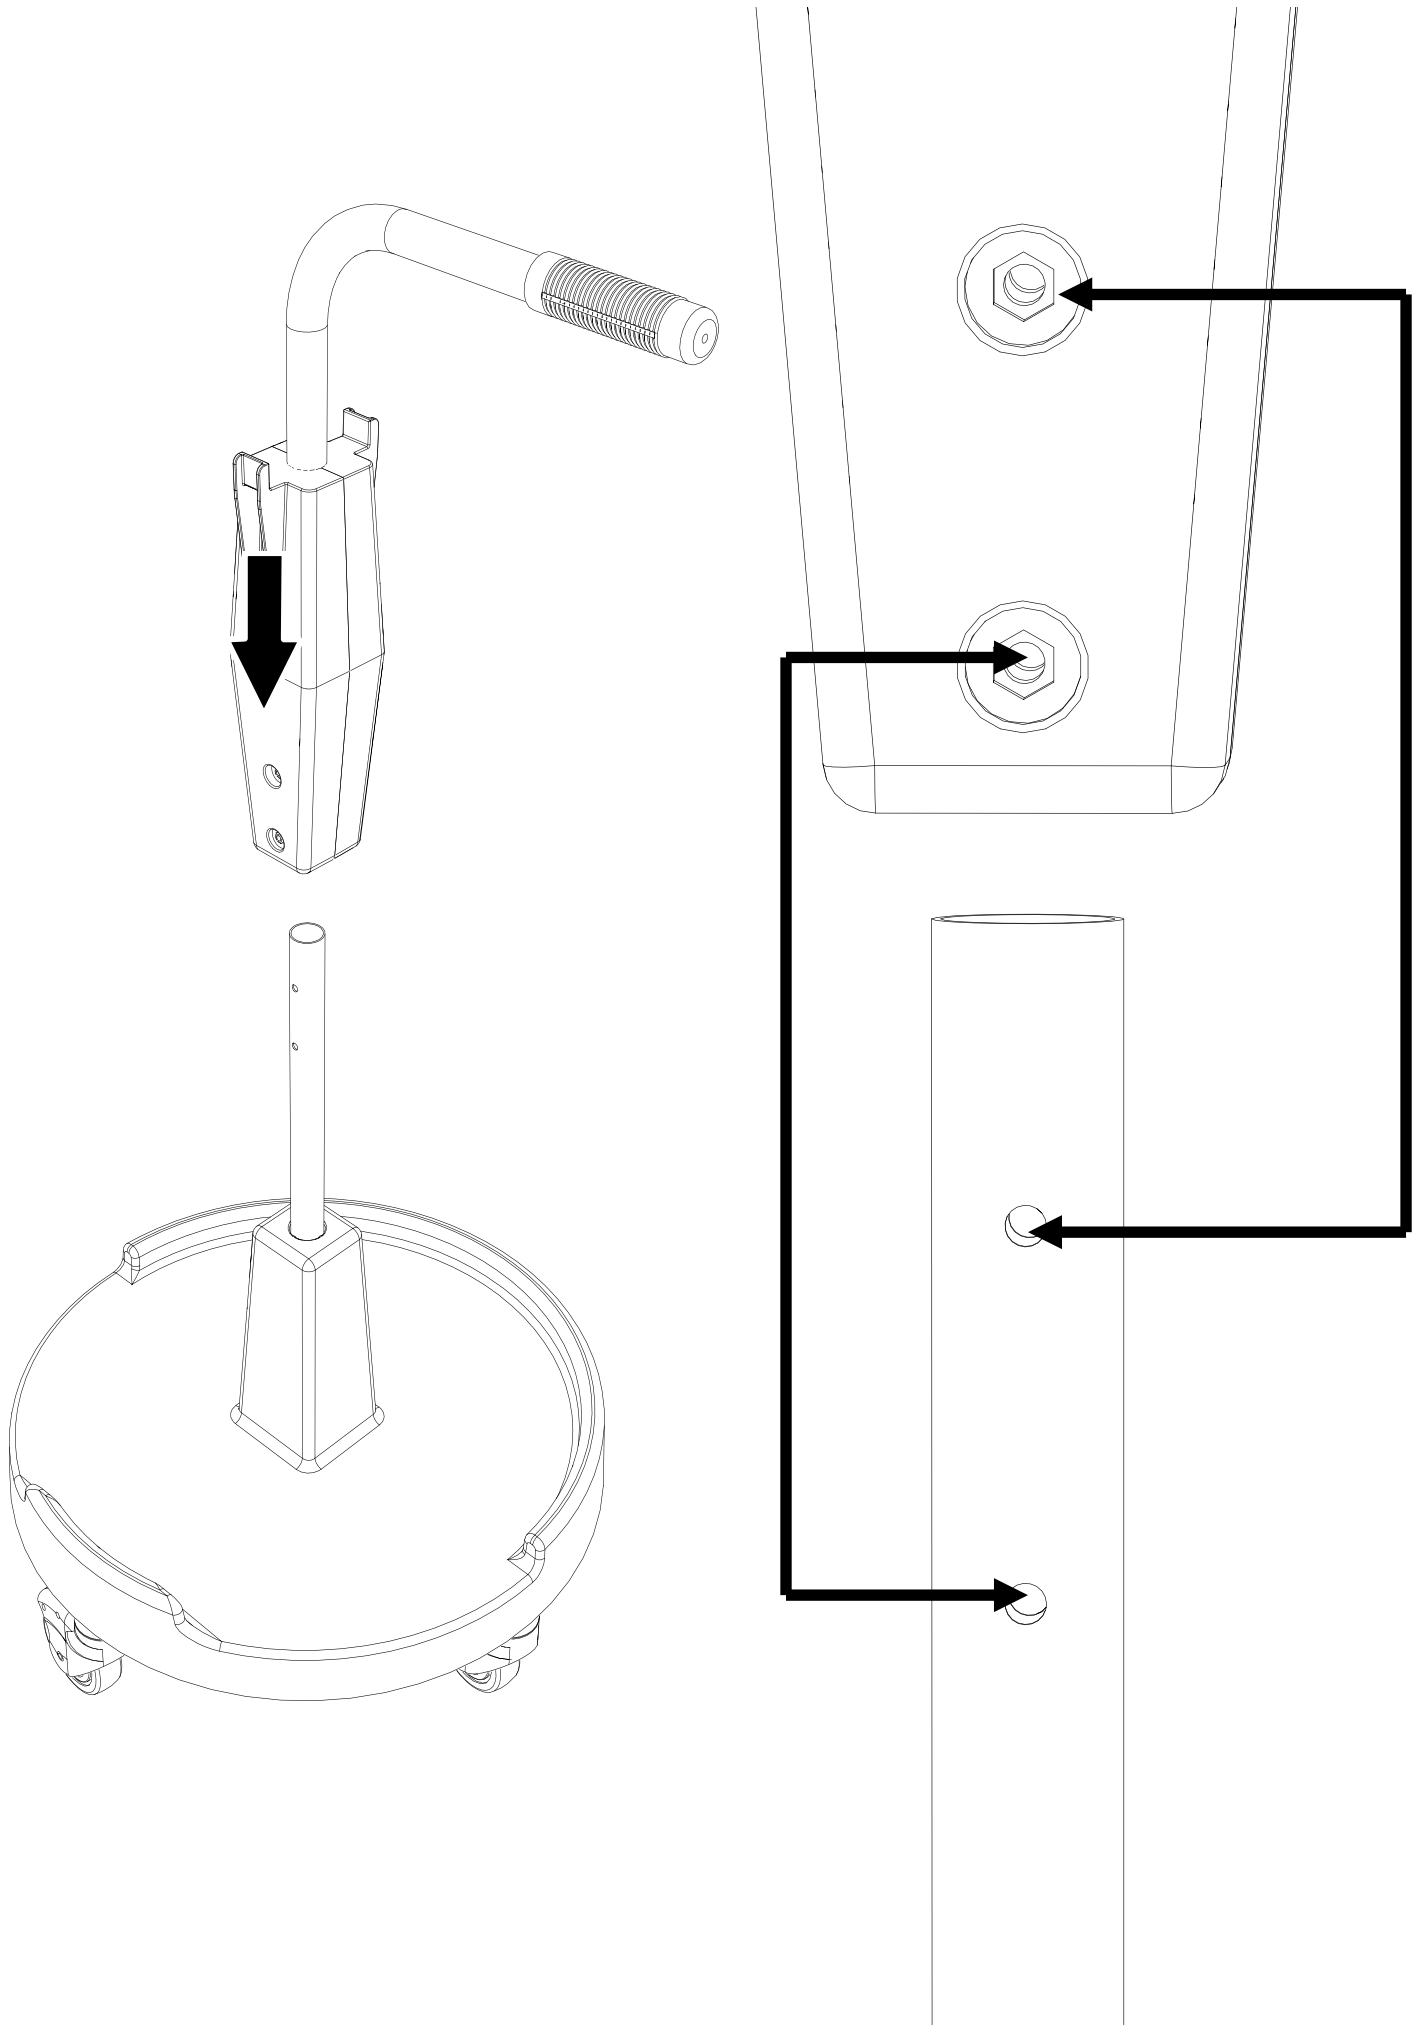

CAROUSEL

NC-1 / 2 / 3 / 4

ITEM	PART	DESCRIPTION
1	338243	BLUE BASE
2	227471	PEDAL MOULDING (NC1 ONLY)
2	219679	PEDAL SPRING (NOT SHOWN) NC1 ONLY
3	338244	HANDLE
4	227551	MOP WRINGER (NC1 ONLY)
5	628040	14 LITRE PAIL BLUE (NC1 ONLY)
6	227464	LID GREEN
6	227549	LID YELLOW
6	227468	LID RED
6	227469	LID BLUE
7	227463	WASTE BIN GREEN
7	227467	WASTE BIN BLUE
7	227545	WASTE BIN YELLOW
7	227466	WASTE BIN RED
8	227465	SMALL CADDY RED
8	227537	SMALL CADDY BLUE
8	227358	SMALL CADDY GREEN
8	227359	SMALL CADDY YELLOW
9	227356	LARGE CADDY RED
9	227357	LARGE CADDY BLUE
—	629444	REPLACEMENT 70L POLBAGS X 10

NC-1/2/3/4

204108

219076

219005

219777

NC-1/2/3/4

204108

NC-1/2/3/4

NC-1/2/3/4

NC-1/2/3/4

219076

NC-1

NC-2

NC-2

NC-2

NC-3