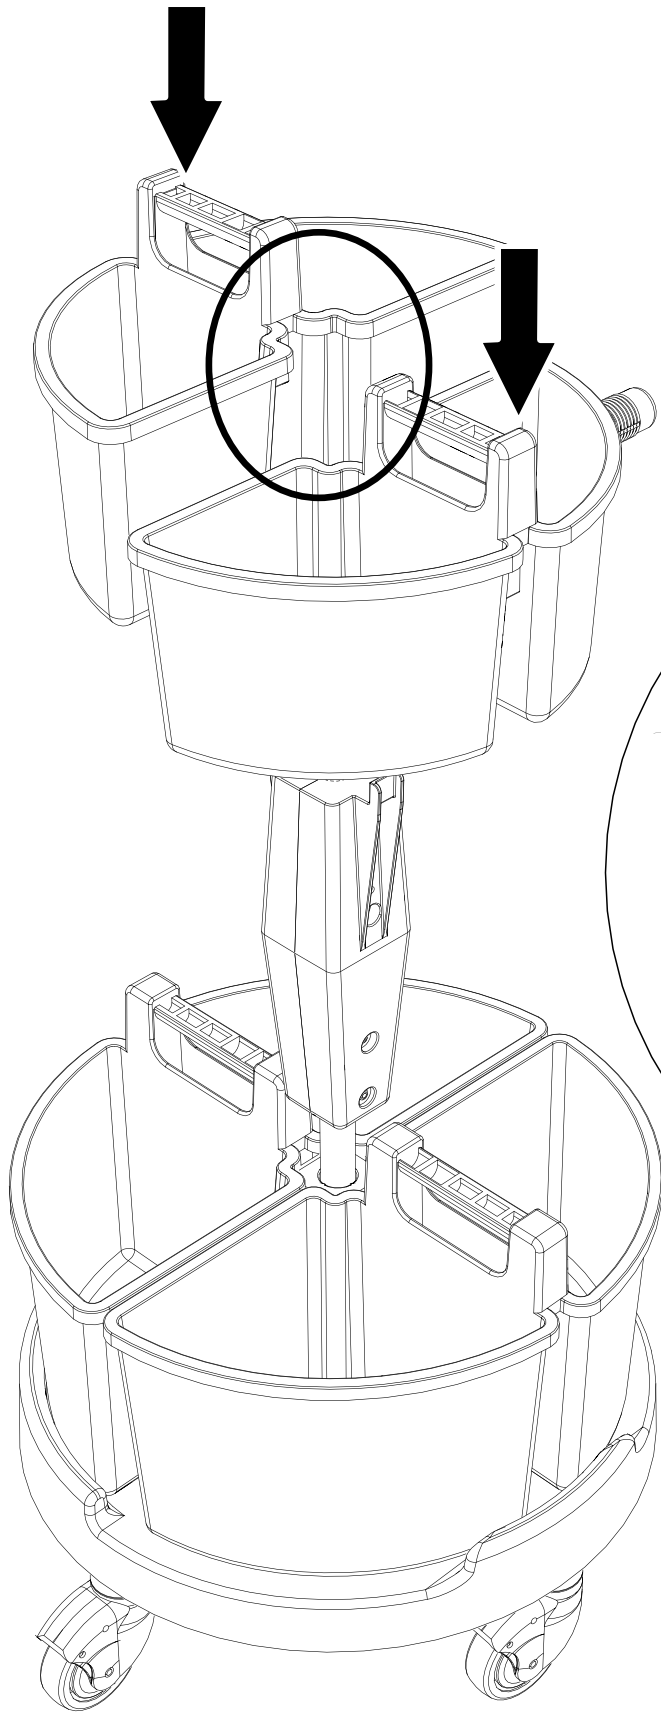

CAROUSEL

NC-1 / 2 / 3 / 4

ITEM	PART	DESCRIPTION
1	338243	BLUE BASE
2	227471	PEDAL MOULDING (NC1 ONLY)
2	219679	PEDAL SPRING (NOT SHOWN) NC1 ONLY
3	338244	HANDLE
4	227551	MOP WRINGER (NC1 ONLY)
5	628040	14 LITRE PAIL BLUE (NC1 ONLY)
6	227464	LID GREEN
6	227549	LID YELLOW
6	227468	LID RED
6	227469	LID BLUE
7	227463	WASTE BIN GREEN
7	227467	WASTE BIN BLUE
7	227545	WASTE BIN YELLOW
7	227466	WASTE BIN RED
8	227465	SMALL CADDY RED
8	227537	SMALL CADDY BLUE
8	227358	SMALL CADDY GREEN
8	227359	SMALL CADDY YELLOW
9	227356	LARGE CADDY RED
9	227357	LARGE CADDY BLUE
—	629444	REPLACEMENT 70L POLBAGS X 10

NC-1/2/3/4

204108

219076

219005

219777

NC-1/2/3/4

204108

NC-1/2/3/4

NC-1/2/3/4

NC-1/2/3/4

219076

NC-1

NC-2

NC-2

NC-2

NC-3

NC-3

NC-3

NC-4

NC-4

NC-4