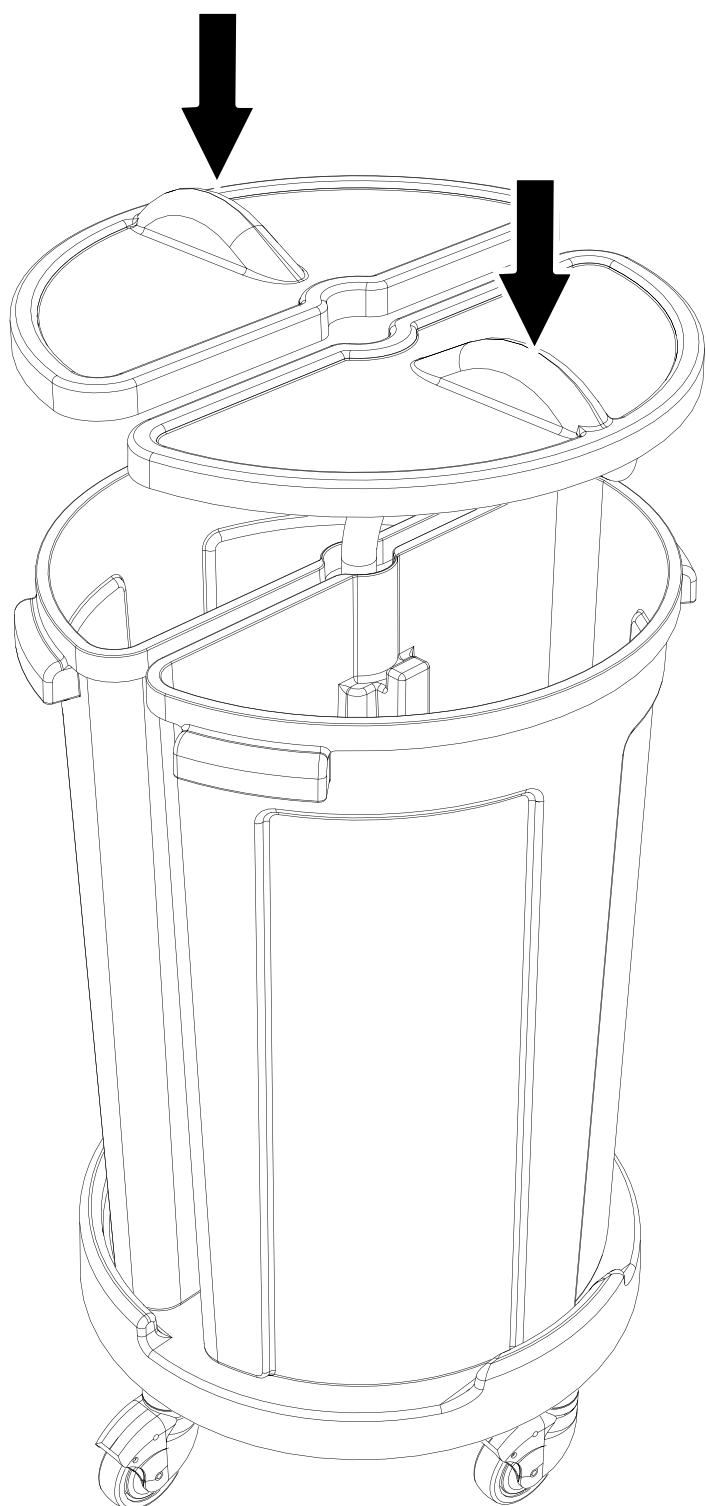

CAROUSEL

NC-1 / 2 / 3 / 4

ITEM	PART	DESCRIPTION
1	338243	BLUE BASE
2	227471	PEDAL MOULDING (NC1 ONLY)
2	219679	PEDAL SPRING (NOT SHOWN) NC1 ONLY
3	338244	HANDLE
4	227551	MOP WRINGER (NC1 ONLY)
5	628040	14 LITRE PAIL BLUE (NC1 ONLY)
6	227464	LID GREEN
6	227549	LID YELLOW
6	227468	LID RED
6	227469	LID BLUE
7	227463	WASTE BIN GREEN
7	227467	WASTE BIN BLUE
7	227545	WASTE BIN YELLOW
7	227466	WASTE BIN RED
8	227465	SMALL CADDY RED
8	227537	SMALL CADDY BLUE
8	227358	SMALL CADDY GREEN
8	227359	SMALL CADDY YELLOW
9	227356	LARGE CADDY RED
9	227357	LARGE CADDY BLUE
—	629444	REPLACEMENT 70L POLBAGS X 10

NC-1/2/3/4

204108

219076

219005

219777

NC-1/2/3/4

204108

NC-1/2/3/4

NC-1/2/3/4

NC-1/2/3/4

219076

NC-1

NC-2

NC-2

NC-2

NC-3