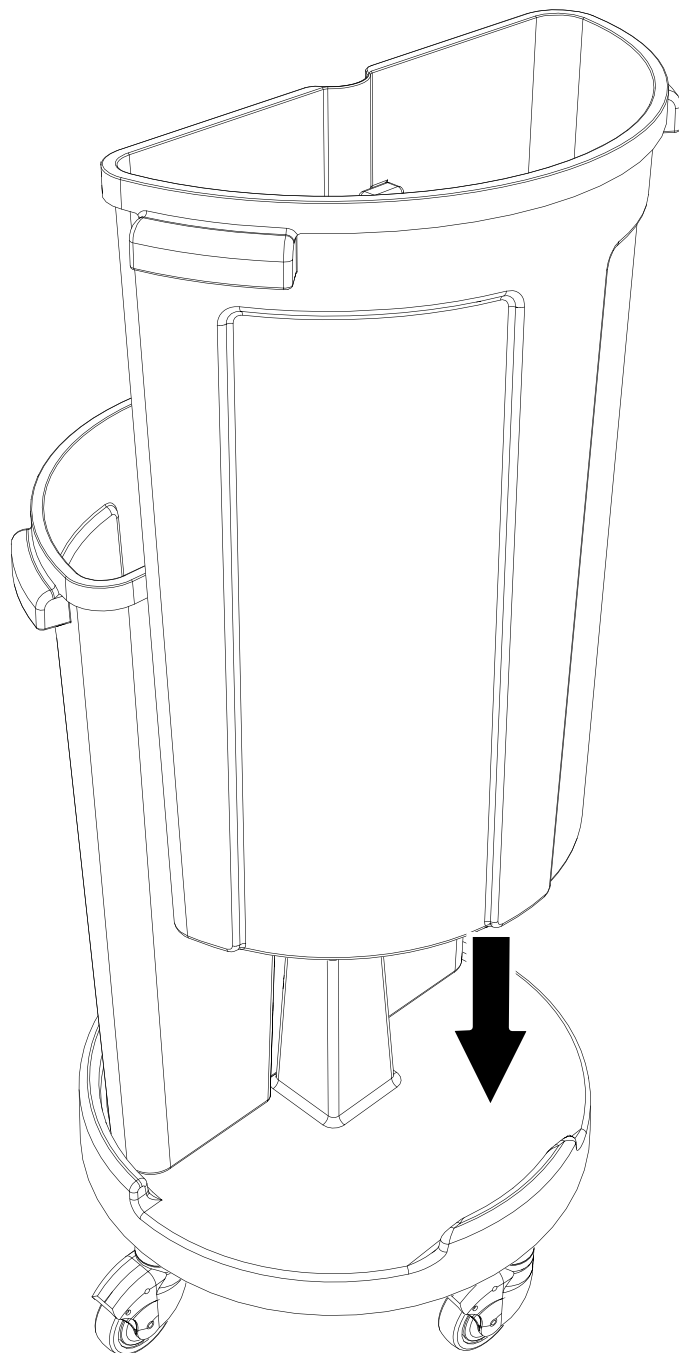

CAROUSEL

NC-1 / 2 / 3 / 4

ITEM	PART	DESCRIPTION
1	338243	BLUE BASE
2	227471	PEDAL MOULDING (NC1 ONLY)
2	219679	PEDAL SPRING (NOT SHOWN) NC1 ONLY
3	338244	HANDLE
4	227551	MOP WRINGER (NC1 ONLY)
5	628040	14 LITRE PAIL BLUE (NC1 ONLY)
6	227464	LID GREEN
6	227549	LID YELLOW
6	227468	LID RED
6	227469	LID BLUE
7	227463	WASTE BIN GREEN
7	227467	WASTE BIN BLUE
7	227545	WASTE BIN YELLOW
7	227466	WASTE BIN RED
8	227465	SMALL CADDY RED
8	227537	SMALL CADDY BLUE
8	227358	SMALL CADDY GREEN
8	227359	SMALL CADDY YELLOW
9	227356	LARGE CADDY RED
9	227357	LARGE CADDY BLUE
—	629444	REPLACEMENT 70L POLBAGS X 10

NC-1/2/3/4

NC-1/2/3/4

219076

NC-1

NC-2

NC-2

NC-2

NC-3