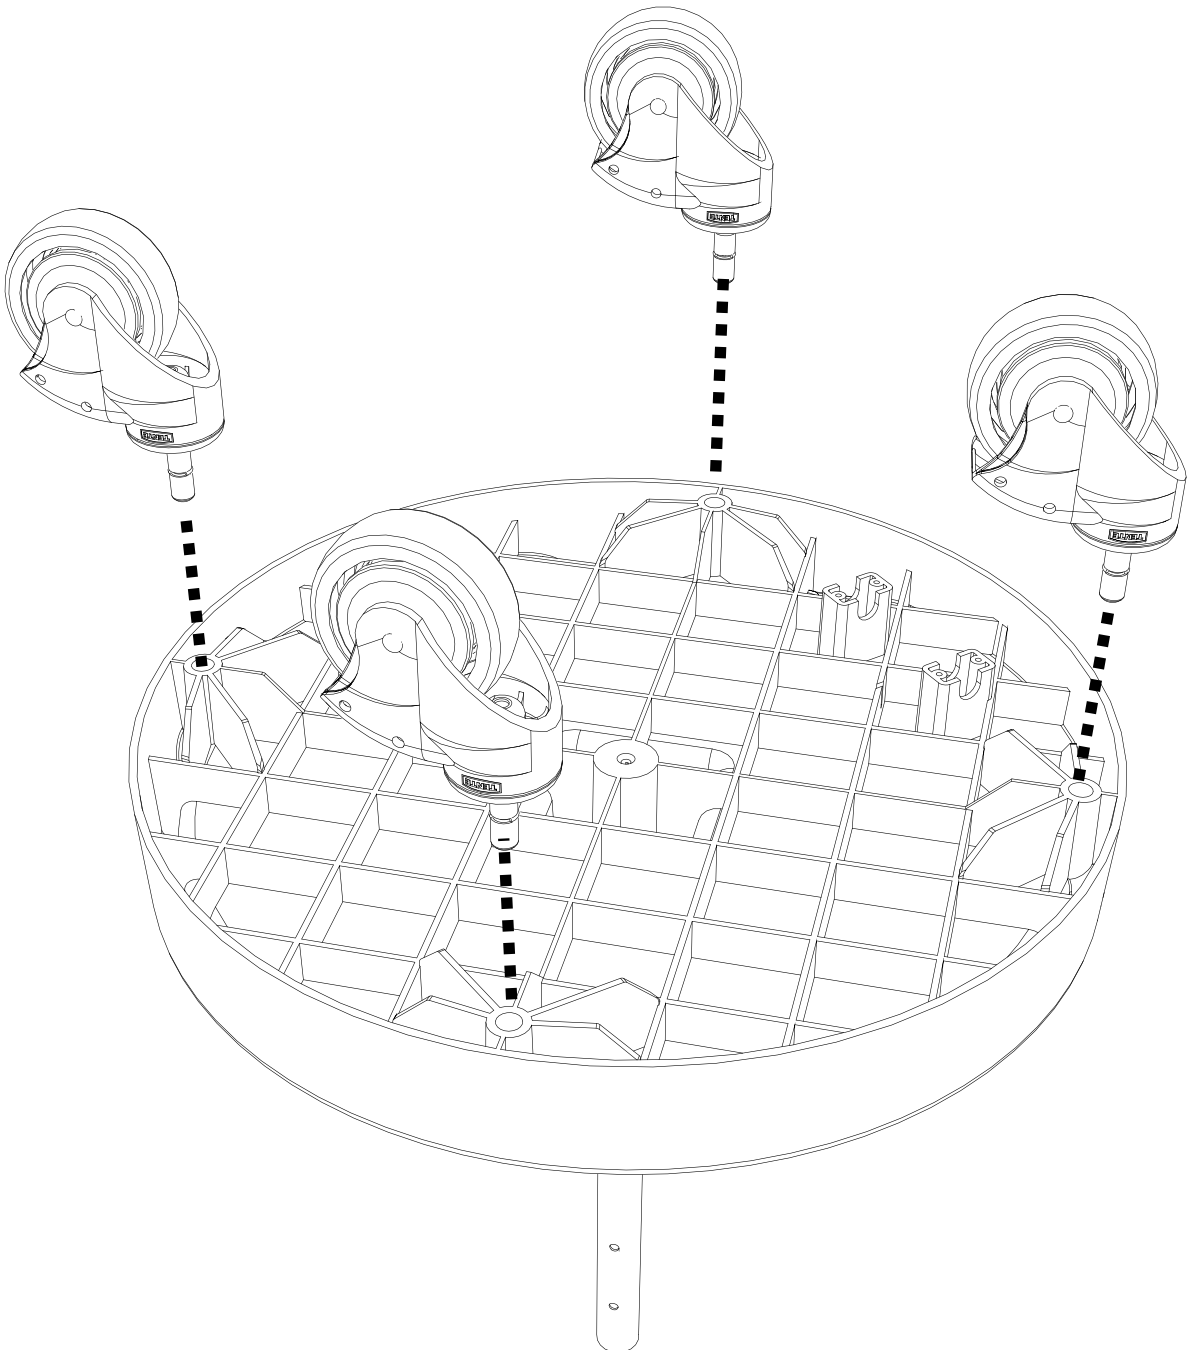

CAROUSEL

NC-1 / 2 / 3 / 4

ITEM	PART	DESCRIPTION
1	338243	BLUE BASE
2	227471	PEDAL MOULDING (NC1 ONLY)
2	219679	PEDAL SPRING (NOT SHOWN) NC1 ONLY
3	338244	HANDLE
4	227551	MOP WRINGER (NC1 ONLY)
5	628040	14 LITRE PAIL BLUE (NC1 ONLY)
6	227464	LID GREEN
6	227549	LID YELLOW
6	227468	LID RED
6	227469	LID BLUE
7	227463	WASTE BIN GREEN
7	227467	WASTE BIN BLUE
7	227545	WASTE BIN YELLOW
7	227466	WASTE BIN RED
8	227465	SMALL CADDY RED
8	227537	SMALL CADDY BLUE
8	227358	SMALL CADDY GREEN
8	227359	SMALL CADDY YELLOW
9	227356	LARGE CADDY RED
9	227357	LARGE CADDY BLUE
—	629444	REPLACEMENT 70L POLBAGS X 10

NC-1/2/3/4

204108

219076

219005

219777

NC-1/2/3/4

204108

NC-1/2/3/4

NC-1/2/3/4

NC-1/2/3/4

219076

NC-1

NC-2

NC-2

NC-2

NC-3