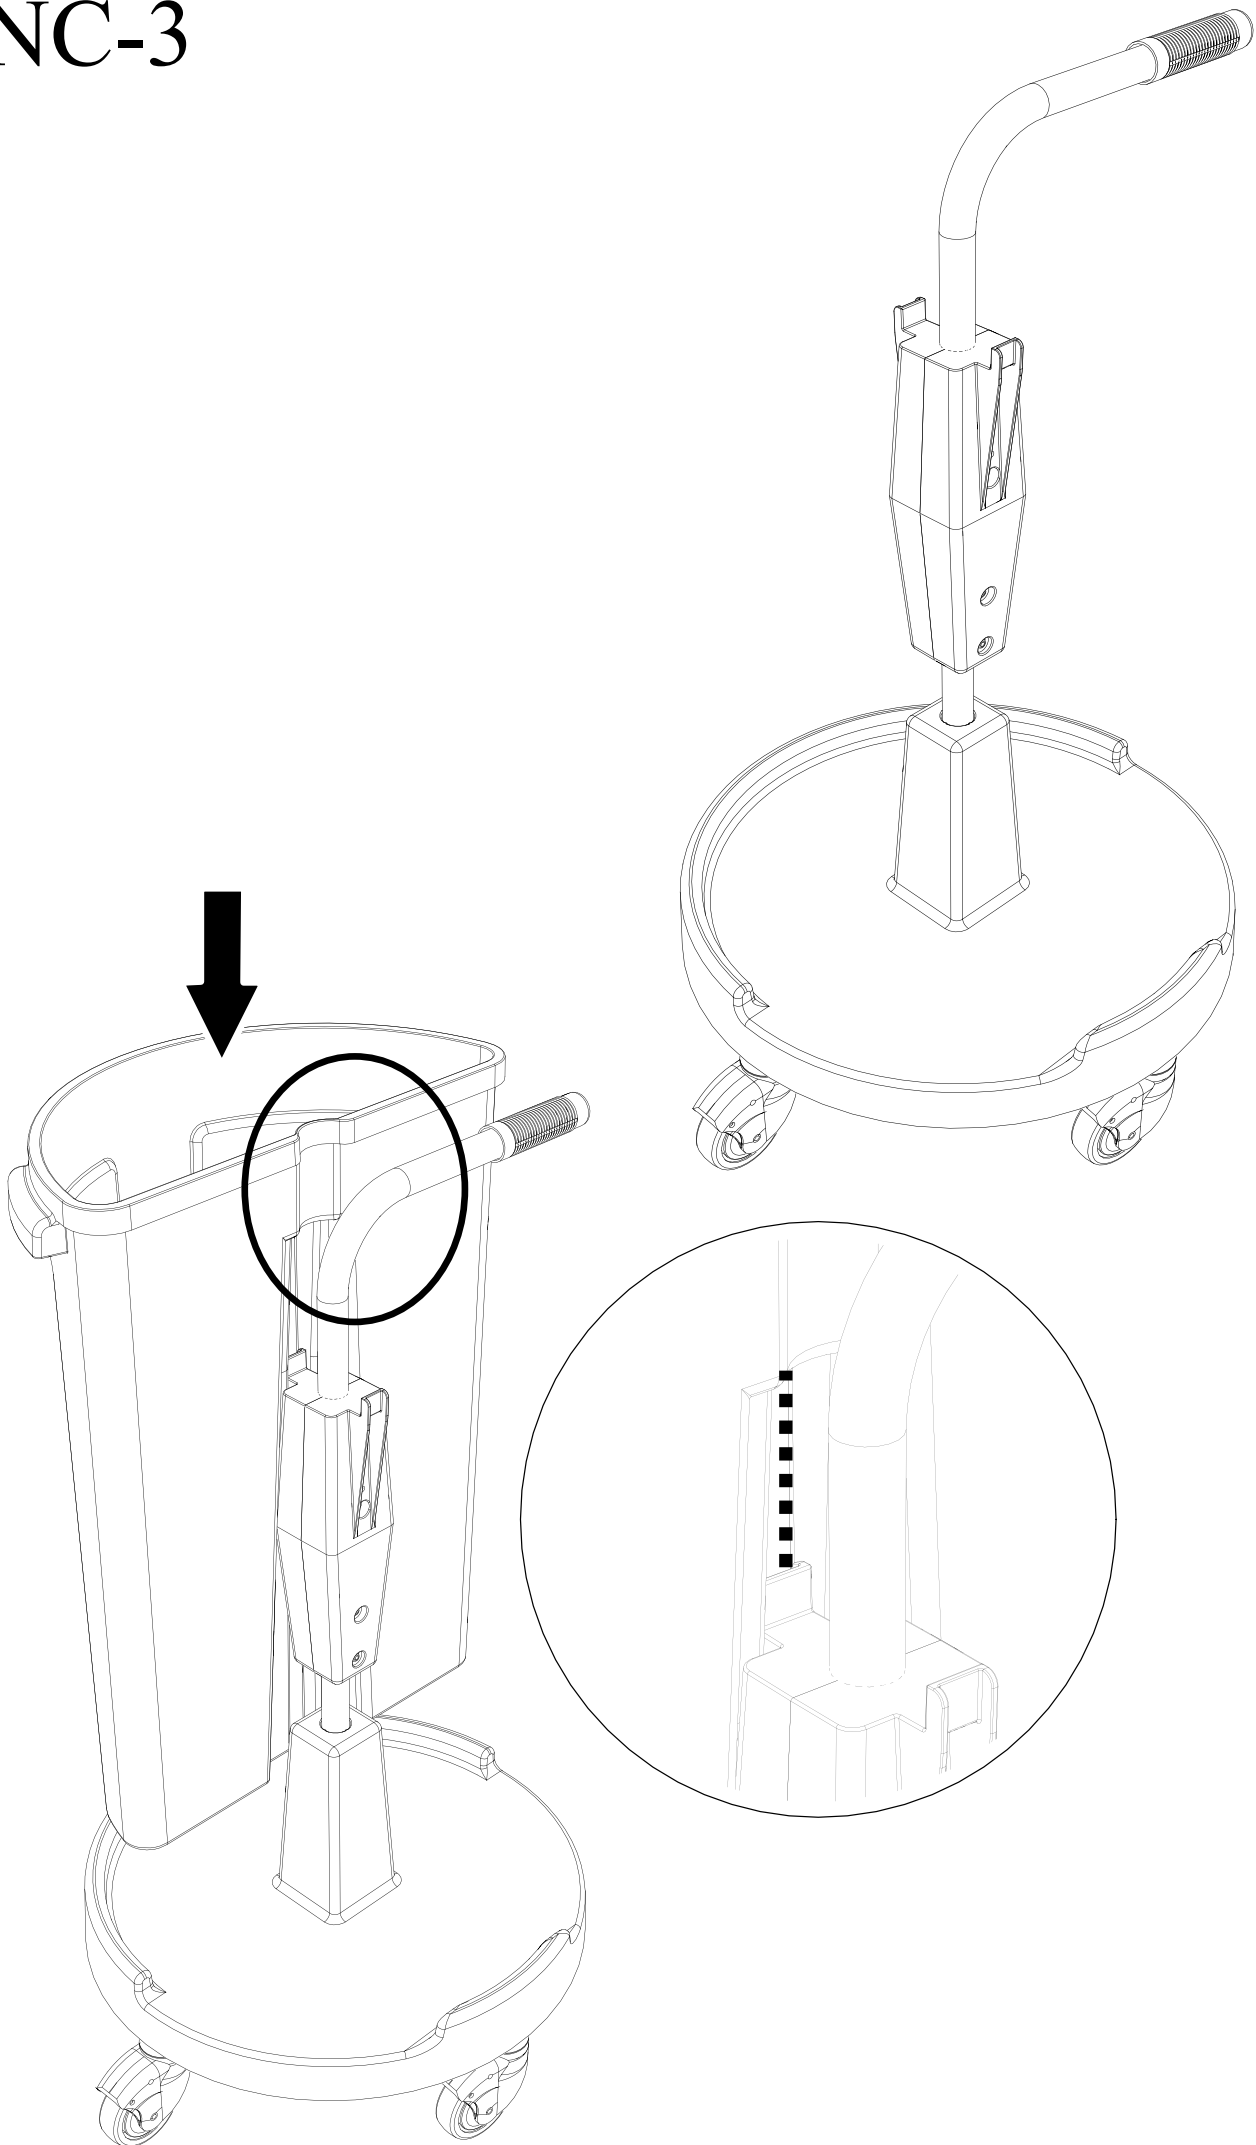

CAROUSEL

NC-1 / 2 / 3 / 4

ITEM	PART	DESCRIPTION
1	338243	BLUE BASE
2	227471	PEDAL MOULDING (NC1 ONLY)
2	219679	PEDAL SPRING (NOT SHOWN) NC1 ONLY
3	338244	HANDLE
4	227551	MOP WRINGER (NC1 ONLY)
5	628040	14 LITRE PAIL BLUE (NC1 ONLY)
6	227464	LID GREEN
6	227549	LID YELLOW
6	227468	LID RED
6	227469	LID BLUE
7	227463	WASTE BIN GREEN
7	227467	WASTE BIN BLUE
7	227545	WASTE BIN YELLOW
7	227466	WASTE BIN RED
8	227465	SMALL CADDY RED
8	227537	SMALL CADDY BLUE
8	227358	SMALL CADDY GREEN
8	227359	SMALL CADDY YELLOW
9	227356	LARGE CADDY RED
9	227357	LARGE CADDY BLUE
—	629444	REPLACEMENT 70L POLBAGS X 10

NC-1/2/3/4

NC-1/2/3/4

219076

NC-1

NC-2

NC-2

NC-2

NC-3