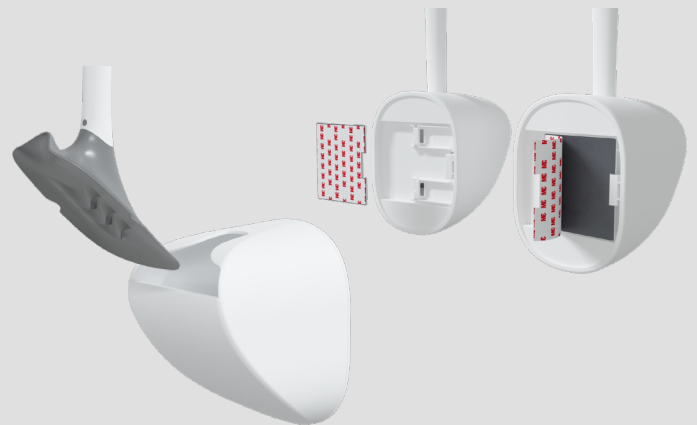

Model: Copenhagen

Hygienic Toilet brush with wall mount

The Sanimaid® Copenhagenmodel has an elegant, minimalistic design so it fits well in any home or office, also anywhere with a staff or customer toilet. The wall mount is easy to install thanks to adhesive 3M tape on the back, therefore no need for screws or other tools. It can easily be clicked on/off for easy cleaning.

This original, award-winning toilet brush is made using flexible and water-repellent materials, so it effectively cleans the whole bowl, also under the rim. The extra-long antibacterial handle is ergonomically designed and robust, ensuring hygienic cleaning.

Features:

- Wall mounted to save space around the toilet.
- Antibacterial handle – avoid the risk of infection.
- Bristlelesshead. The most hygienic way to clean your toilet – doesn't just spread bacteria around.
- Easy 360° cleaning, also under the rim.
- Drip free avoiding mess on the floor and holder.
- More info, pictures & videos: www.sanimaid.com.

Specifications:

Colour	White, black
Style	Wall mounted with 3M tape. Holder can click on/off
Toilet brush	Original
Size	462 x 83 x 88mm (LxWxD)
Antibacterial	Built-in antibacterial handle using technology from Microban® – 99% Bacteria free – avoid the risk of infection