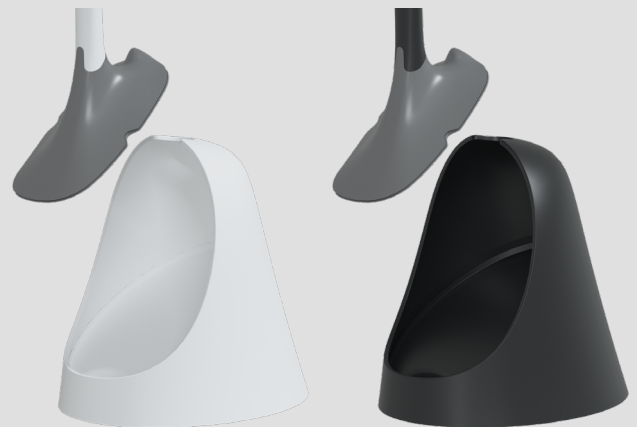

### Hygienic Toilet brush with floor stand

The Sanimaid® Oslomodel is a classic freestanding model, with a modern design. The floor holder can easily be placed where required and is fitted with anti-slip rubber pads so stays where you put it.

The original, award-winning toilet brush is made using flexible and water-repellent materials, so it effectively cleans the whole bowl, also under the rim.

The extra-long antibacterial handle is ergonomically designed and robust, ensuring better control and hygienic cleaning.

### Features:

- Floor stand model with modern design and anti-slip rubber pads.
- Antibacterial handle - avoid the risk of infection.
- Bristleless head. The most hygienic way to clean your toilet – doesn't just spread bacteria around.
- Easy 360° cleaning, also under the rim.
- Drip free avoiding mess on the floor and holder.
- More info, pictures & videos: [www.sanimaid.com](http://www.sanimaid.com).

### Specifications:

<b>Colour</b>	White, black
<b>Style</b>	Floor stand
<b>Toilet brush</b>	The Original
<b>Size</b>	435 x 116 x 190mm (LxWxD)
<b>Antibacterial</b>	Built-in antibacterial handle using technology from Microban® – 99% Bacteria free – avoid the risk of infection