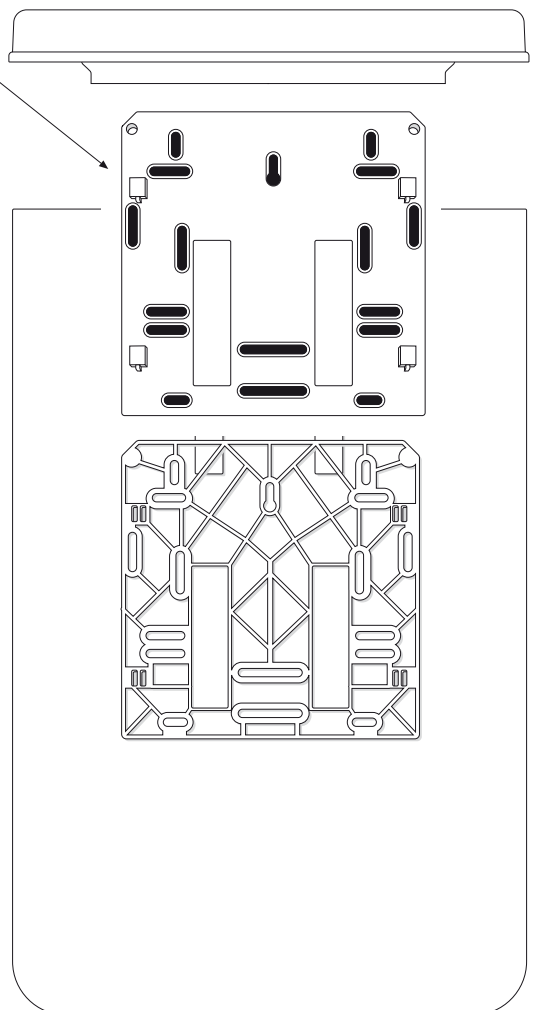

## Supplied

- 4x 4x
- 6 mm 3,5 mm x 30 mm
- 2x 2x
- 6x 4x

## Wall fastening by assembly plate

mark by pen + drill holes

## Recommended installation height

Remove transparent film before first use!

Waste Bin  
50l

Item No.: 331450