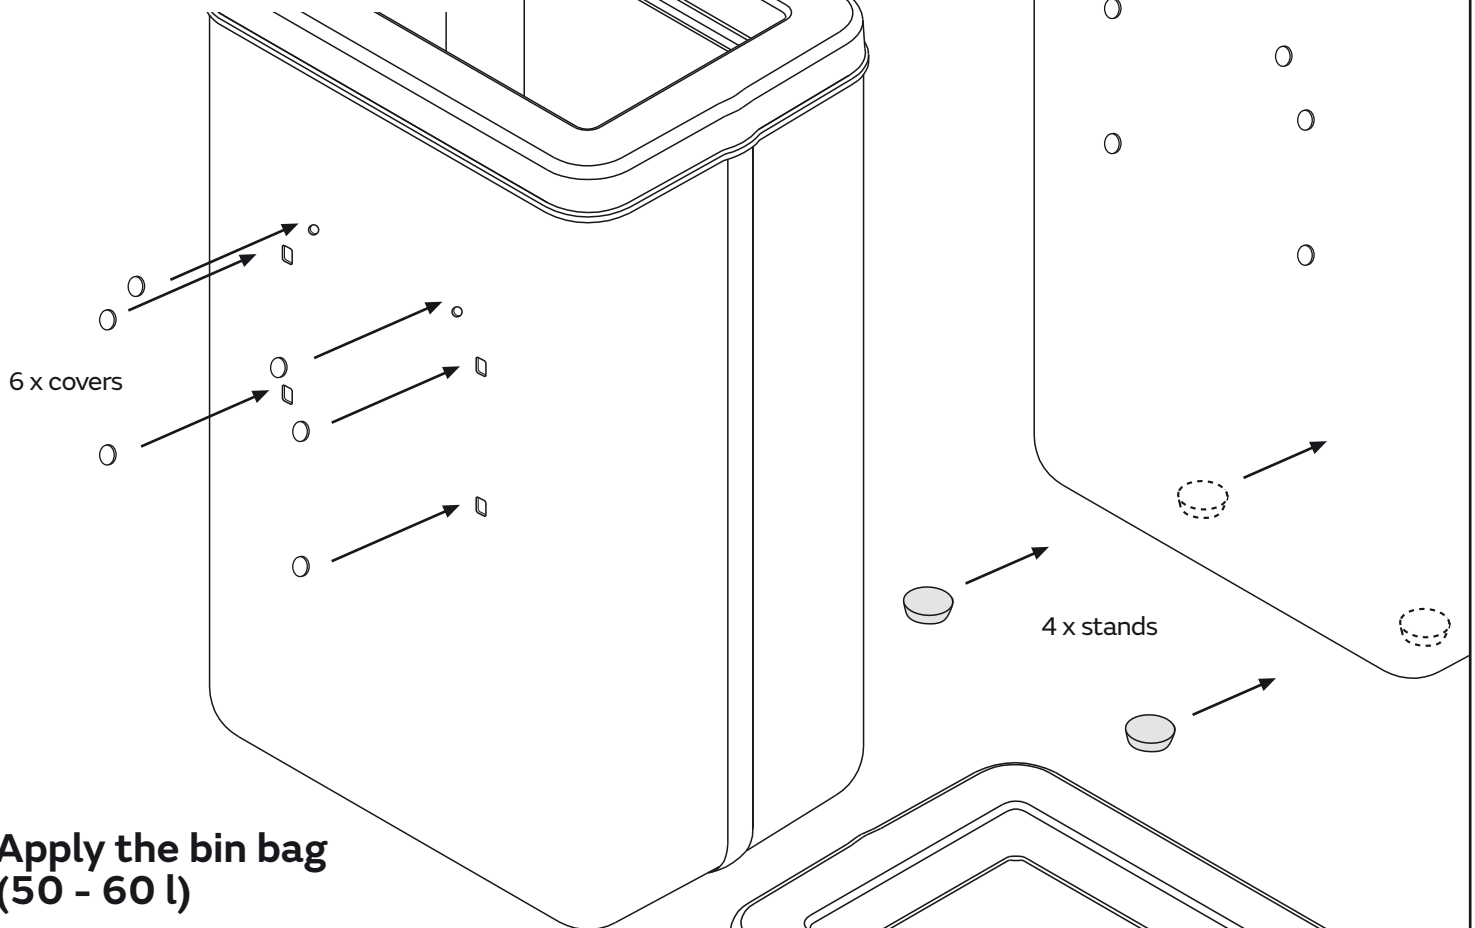

Waste Bin
50l

Item No.: 331450

Apply covers and stands for stationary use