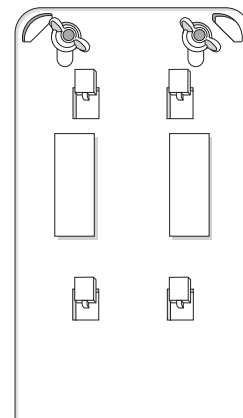

## Supplied

- 4x  4x 
- 6 mm 3,5 mm x 30 mm
- 2x  2x 
- 1x  Magic Ring

## Assembly plate

hang and fix (inside)