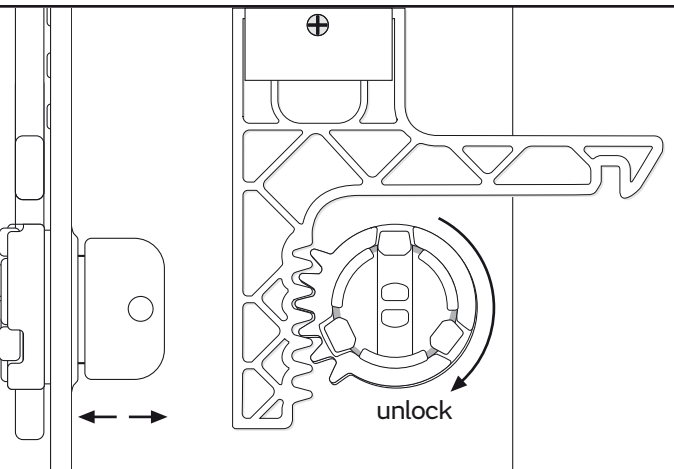

Item No.: **331000**

Supplied

- 4x 4x
- 6 mm 3,5 mm x 30 mm
- 2x 2x
- 1x Magic Ring

Needed tools

-
-
-
- Ø 6 mm
- or
-

Assembly plate

hang and fix (inside)

Suitable for

Item No.: **331000**

**Centrefeed
dispenser
Plus Large**

Design-ring

to remove, use screwdriver

Key-Lock

Standard Lock

Permanent Key

adjust Magic Ring with red side in front to lock the key