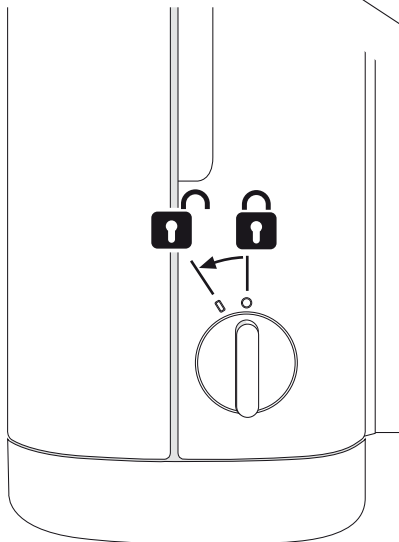

Item No.: **331000**

Supplied

- 4x 4x
- 6 mm 3,5 mm x 30 mm
- 2x 2x
- 1x Magic Ring

Needed tools

-
-
-
- Ø 6 mm
- or
-

Assembly plate

hang and fix (inside)

Suitable for

Item No.: **331000**

**Centrefeed
dispenser
Plus Large**

Design-ring

to remove, use screwdriver

Key-Lock

Standard Lock

Permanent Key

adjust Magic Ring with red side in front to lock the key