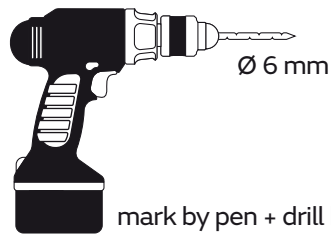

Item No.: **331000**

Supplied

- 4x 4x
- 6 mm 3,5 mm x 30 mm
- 2x 2x
- 1x Magic Ring

Needed tools

-
-
-
- Ø 6 mm
- or
-

Assembly plate

hang and fix (inside)

Suitable for

Item No.: **331000**

**Centrefeed
dispenser
Plus Large**

Design-ring

to remove, use screwdriver

Key-Lock

Standard Lock

Permanent Key

adjust Magic Ring with red side in front to lock the key