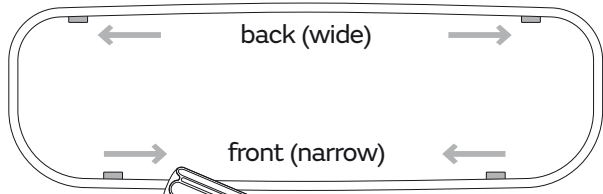

Item No.: **331000**

Supplied

- 4x 4x
- 6 mm 3,5 mm x 30 mm
- 2x 2x
- 1x Magic Ring

Needed tools

-
-
-
- Ø 6 mm
- or
-

Assembly plate

hang and fix (inside)

Suitable for

Item No.: **331000**

**Centrefeed
dispenser
Plus Large**

Design-ring

to remove, use screwdriver

Key-Lock

Standard Lock

Permanent Key

adjust Magic Ring with red side in front to lock the key