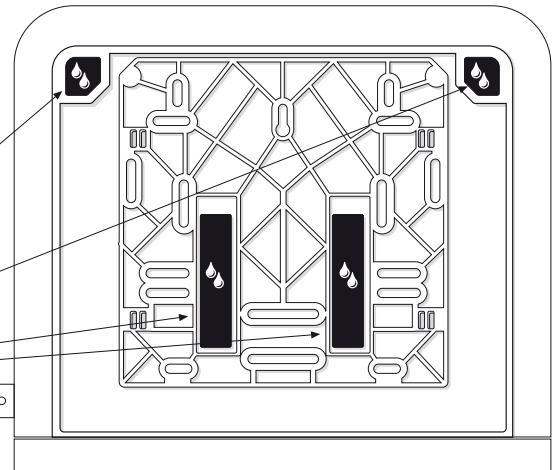

Item No.: **331000**

Supplied

- 4x 4x
- 6 mm 3,5 mm x 30 mm
- 2x 2x
- 1x Magic Ring

Needed tools

-
-
-
- Ø 6 mm
- or
-

Assembly plate

hang and fix (inside)

Suitable for

Item No.: **331000**

**Centrefeed
dispenser
Plus Large**

Design-ring

to remove, use screwdriver

Key-Lock

Standard Lock

Permanent Key

adjust Magic Ring with red side in front to lock the key