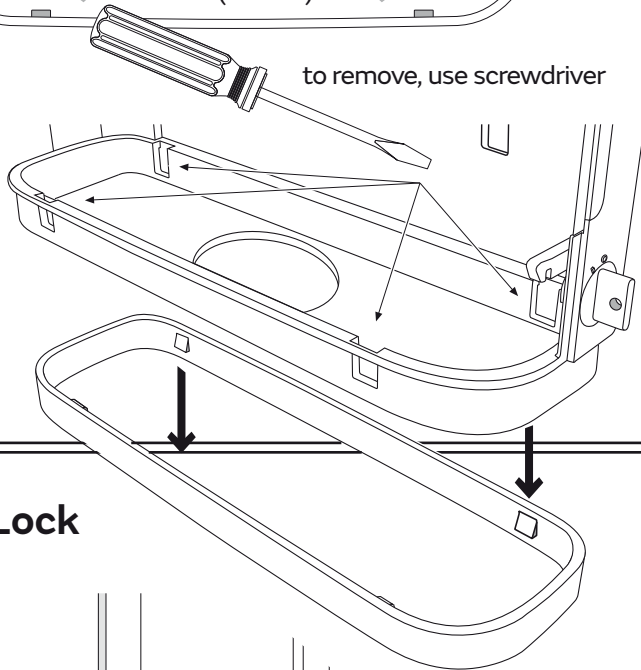

Item No.: **331000**

Supplied

- 4x 4x
- 6 mm 3,5 mm x 30 mm
- 2x 2x
- 1x Magic Ring

Needed tools

-
-
-
- Ø 6 mm
- or
-

Assembly plate

hang and fix (inside)

Suitable for

Item No.: **331000**

**Centrefeed
dispenser
Plus Large**

Design-ring

to remove, use screwdriver

Key-Lock

Standard Lock

Permanent Key

adjust Magic Ring with red side in front to lock the key