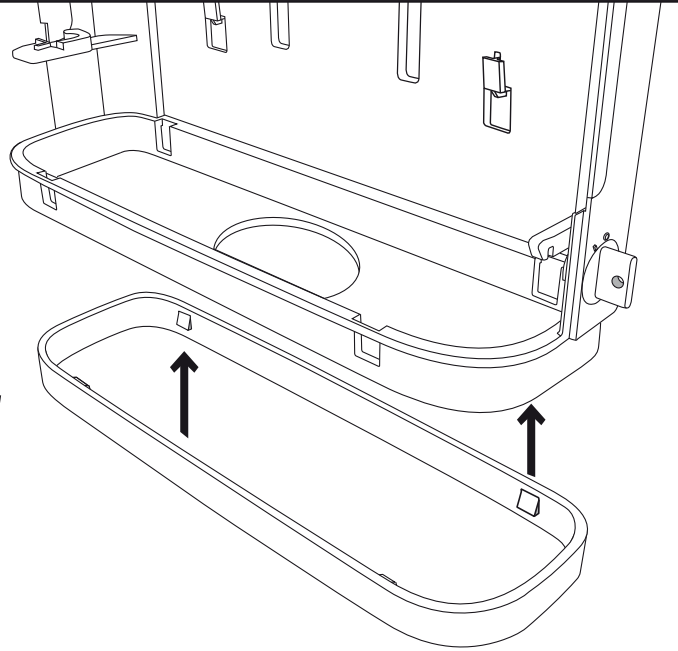

Item No.: **331000**

Supplied

- 4x 4x
- 6 mm 3,5 mm x 30 mm
- 2x 2x
- 1x Magic Ring

Needed tools

-
-
-
- Ø 6 mm
- or
-

Assembly plate

hang and fix (inside)

Suitable for

Item No.: **331000**

**Centrefeed
dispenser
Plus Large**

Design-ring

to remove, use screwdriver

Key-Lock

Standard Lock

Permanent Key

adjust Magic Ring with red side in front to lock the key