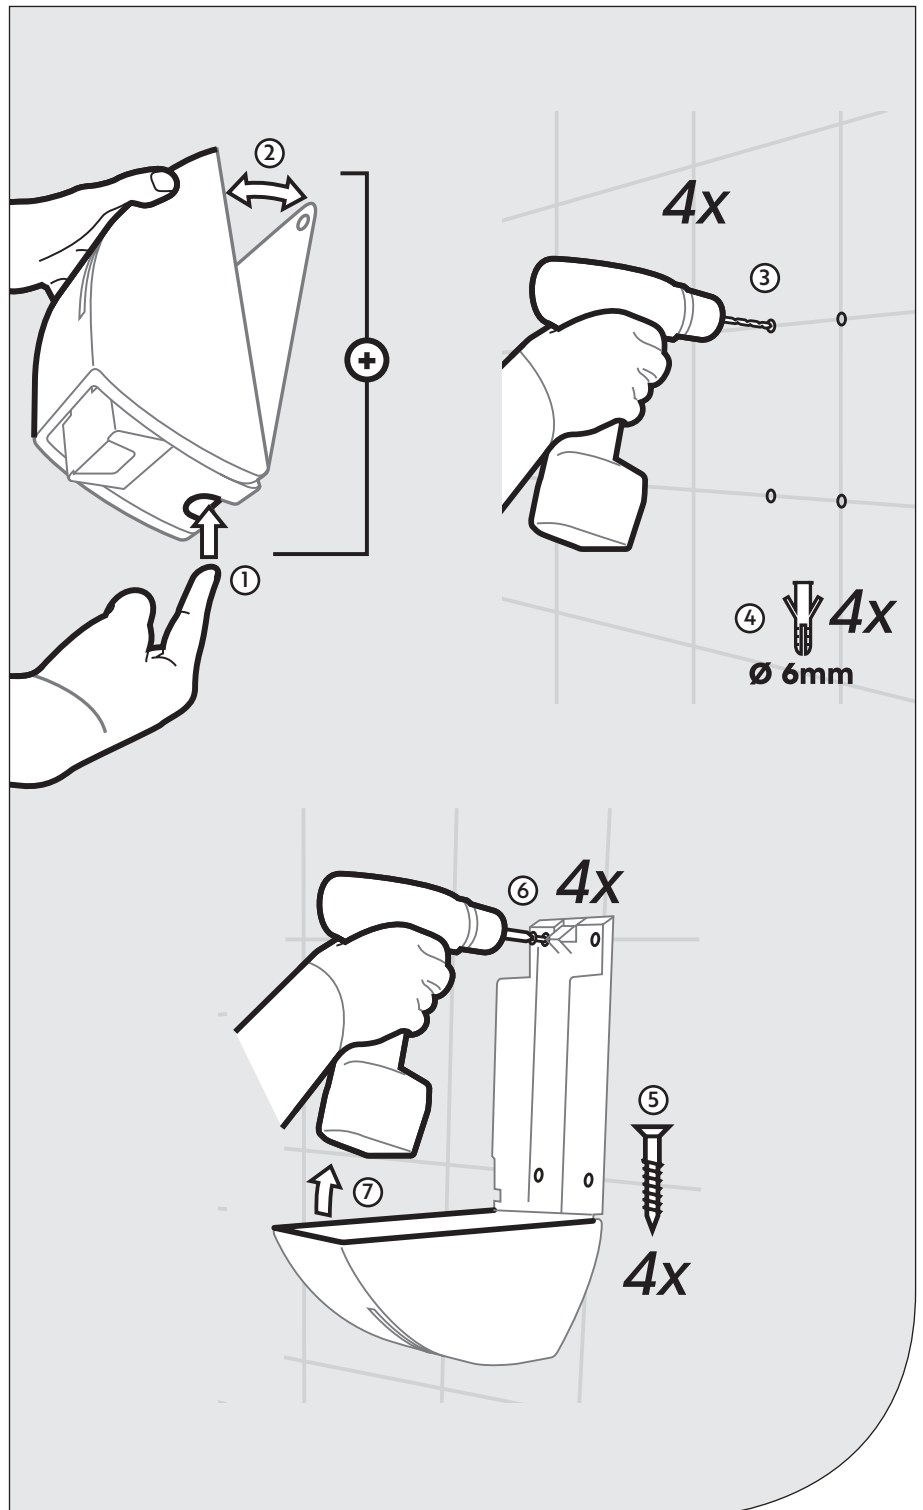

WEPA Professional GmbH
Rönkhäuserstraße 26
D 59757 ARNSBERG

www.blacksatino.eu
info@blacksatino.eu