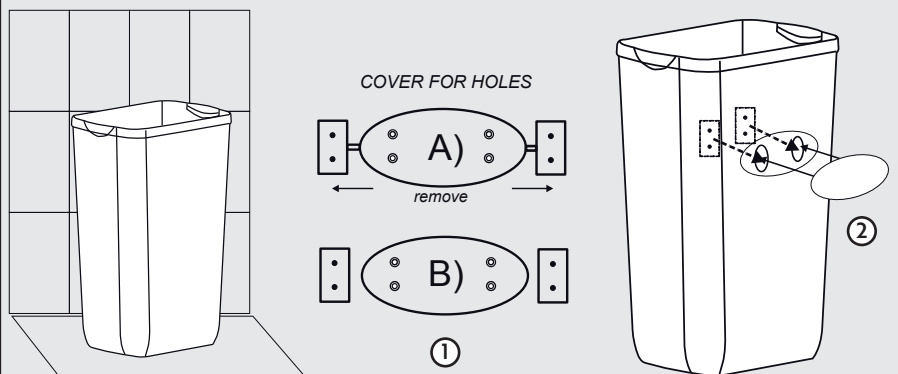

MOUNTING INSTRUCTIONS

Waste bin 23 liter

Afvalbak 23 liter

Abfallbehälter 23 Liter

Poubelle 23 litre

Item No.

331830

332710

Wall mounted version:
Fix to the wall with screw.
Mount the bin.
Place the cover.

WALL MOUNTED VERSION:

FLOOR STANDING VERSION:

WEPA Professional GmbH
Rönkhäuserstraße 26
D 59757 ARNSBERG

www.blacksatino.eu
info@blacksatino.eu