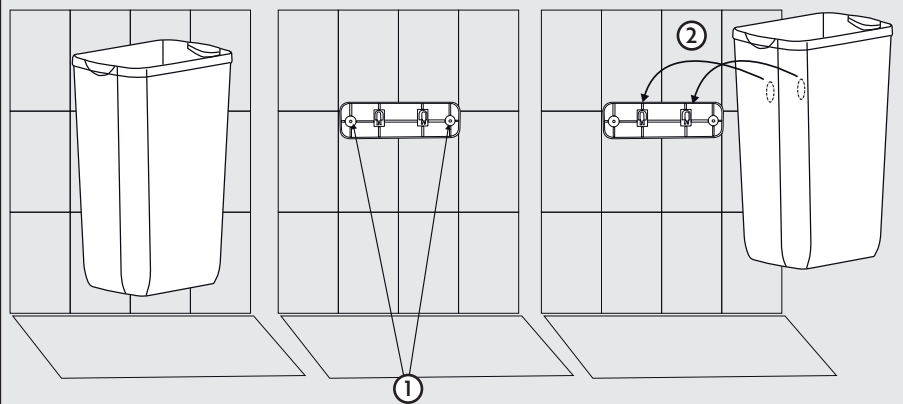

MOUNTING INSTRUCTIONS

Waste bin 23 liter

Afvalbak 23 liter

Abfallbehälter 23 Liter

Poubelle 23 litre

Item No.

331830

332710

Wall mounted version:
Fix to the wall with screw.
Mount the bin.
Place the cover.

WALL MOUNTED VERSION:

FLOOR STANDING VERSION:

WEPA Professional GmbH
Rönkhäuserstraße 26
D 59757 ARNSBERG

www.blacksatino.eu
info@blacksatino.eu