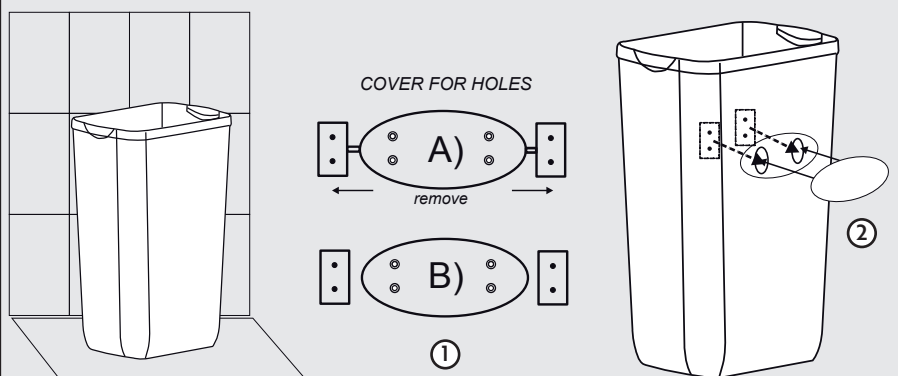

FLOOR STANDING VERSION:

WEPA Professional GmbH
Rönkhäuserstraße 26
D 59757 ARNSBERG

www.blacksatino.eu
info@blacksatino.eu