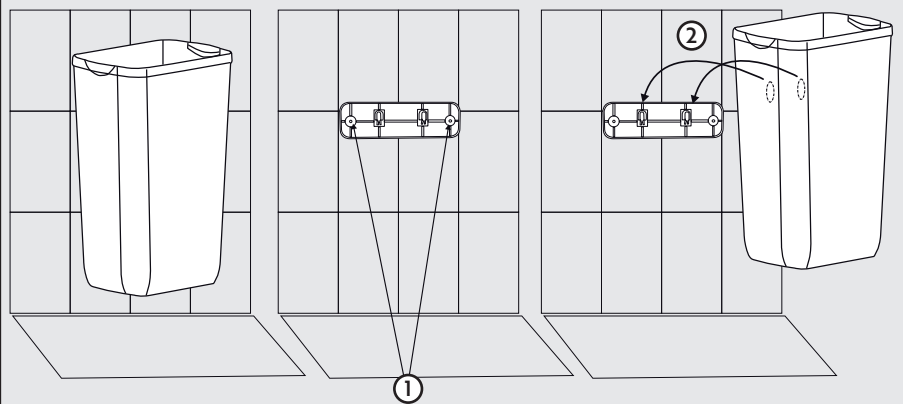

## Waste bin 43 liter

Afvalbak 43 liter

Abfallbehälter 43 Liter

Poubelle 43 litre

Item No.

331760

332690

Wall mounted version:  
Fix to the wall with screw.  
Mount the bin.  
Place the cover.

### WALL MOUNTED VERSION: